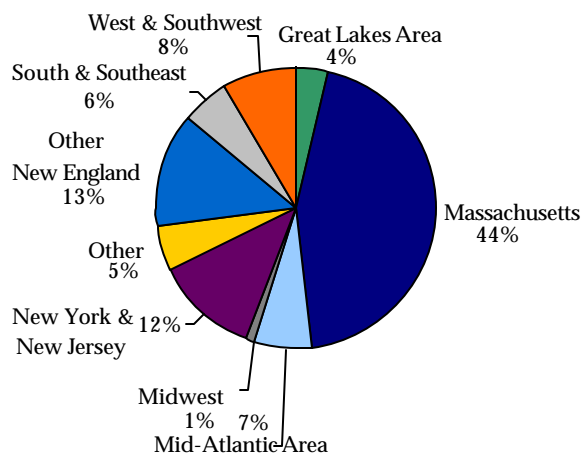

Alumni Geographic Distribution Fall 2004

Alabama	143	Nevada	185
Alaska	96	New Hampshire	3,564
Arizona	676	New Jersey	5,746
Arkansas	52	New Mexico	215
California*	6,404	New York*	11,338
Colorado	971	North Carolina	1,105
Connecticut	7,115	North Dakota	19
Delaware	221	Ohio	1,330
District Of Columbia*	936	Oklahoma	89
Florida	4,165	Oregon	383
Georgia	1,151	Pennsylvania	2,990
Guam	22	Puerto Rico	401
Hawaii	287	Rhode Island	2,775
Idaho	67	South Carolina	338
Illinois	2,265	South Dakota	31
Indiana	318	Tennessee	253
Iowa	124	Texas	1,545
Kansas	168	Utah	120
Kentucky	194	Vermont	735
Louisiana	260	Virgin Islands	40
Maine	2,018	Virginia	2,724
Maryland	2,474	Washington	837
Massachusetts	61,803	West Virginia	68
Michigan	798	Wisconsin	491
Minnesota	616	Wyoming	38
Mississippi	39	Total U.S.	131,445
Missouri	483	Foreign Nations	2,604
Montana	86	Unknown	6,302
Nebraska	133	Total Alumni	140,351

*California, New York, and Washington, D.C. include APO addresses
Data as of September 2004

Source: Information Services, University Relations

Summary

Total Massachusetts	61,803
Other New England States	
Connecticut	7,115
Maine	2,018
New Hampshire	3,564
Rhode Island	2,775
Vermont	735
Total Other New England States	16,207
Total New England	78,010
Total Outside New England	62,341
Total Alumni	140,351

Alumni by Region 2004

Great Lakes Area: IL, MI, MN, OH, WI

Mid-Atlantic Area: DE, D.C., MD, PA, VA, WV

Midwest: IA, IN, KS, MO, NE

South & Southeast: AL, AR, GA, KY, LA, MS, NC, SC, TN

West & Southwest: AZ, CA, CO, ID, MT, NV, NM, ND, OK, OR, SD, TX, UT, WA, WY