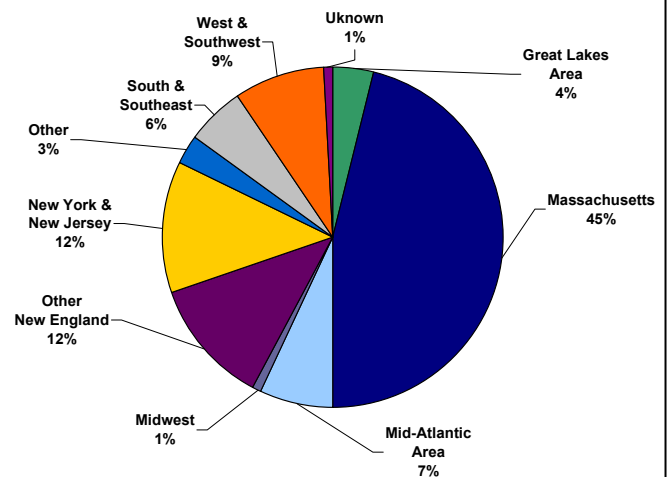

ALUMNI GEOGRAPHIC DISTRIBUTION Fall 2003

Alabama	142	Nevada	177
Alaska	99	New Hampshire	3,603
Arizona	682	New Jersey	5,714
Arkansas	54	New Mexico	228
California*	6,490	New York*	11,475
Colorado	955	North Carolina	1,073
Connecticut	7,185	North Dakota	18
Delaware	224	Ohio	1,359
District Of Columbia*	924	Oklahoma	93
Florida	4,120	Oregon	382
Georgia	1,141	Pennsylvania	3,033
Guam	22	Puerto Rico	414
Hawaii	297	Rhode Island	2,835
Idaho	69	South Carolina	326
Illinois	2,245	South Dakota	29
Indiana	319	Tennessee	255
Iowa	132	Texas	1,524
Kansas	166	Utah	130
Kentucky	198	Vermont	755
Louisiana	262	Virgin Islands	40
Maine	1,981	Virginia	2,716
Maryland	2,534	Washington	872
Massachusetts	63,568	West Virginia	70
Michigan	811	Wisconsin	506
Minnesota	629	Wyoming	41
Mississippi	42	Total U.S.	133,671
Missouri	502	Foreign Nations	3,003
Montana	80	Unknown	1,312
Nebraska	130	Total Alumni	137,986

*California, New York, and Washington, D.C. include APO addresses
Data as of September 2003
Source: Information Services, University Relations.

Summary

Total Massachusetts	63,568
Other New England States	
Connecticut	7,185
Maine	1,981
New Hampshire	3,603
Rhode Island	2,835
Vermont	755
Total Other New England States	16,359
Total New England	79,927
Total Outside New England	58,059
Total Alumni	137,986

ALUMNI BY REGION 2003

Great Lakes Area: IL, MI, MN, OH, WI

Mid-Atlantic Area: DE, D.C., MD, PA, VA, WV

Midwest: IA, IN, KS, NO, NB

South & Southeast: AL, AR, GL, GA, KY, LA, MS, NC, SC, TN

West & Southwest: AZ, CO, ID, MT, NV, NM, ND, OK, SD, TX, UT, WY