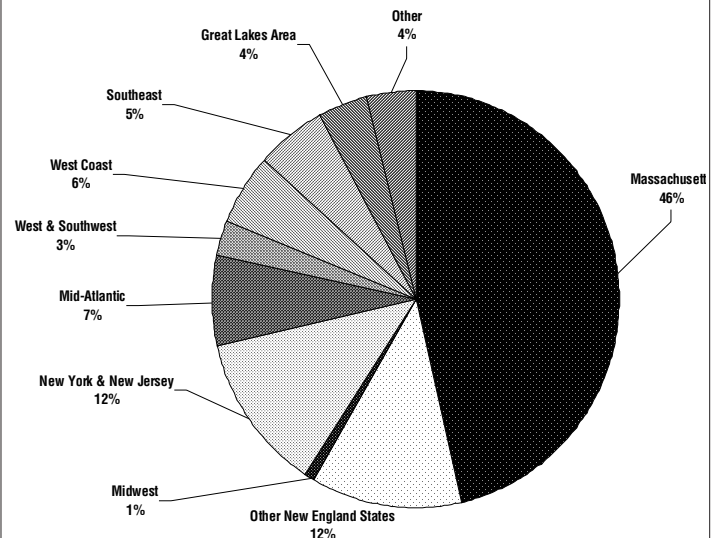

Detailed Alumni Geographic Distribution Fall 2002

Alabama	136	Nevada	157
Alaska	96	New Hampshire	3,524
Arizona	647	New Jersey	5,565
Arkansas	57	New Mexico	220
California*	6,288	New York*	10,868
Colorado	938	North Carolina	1,024
Connecticut	7,005	North Dakota	18
Delaware	218	Ohio	1,322
District of Columbia*	829	Oklahoma	101
Florida	3,952	Oregon	358
Georgia	1,122	Pennsylvania	2,936
Guam	20	Puerto Rico	410
Hawaii	288	Rhode Island	2,777
Idaho	70	South Carolina	306
Illinois	2,180	South Dakota	31
Indiana	301	Tennessee	258
Iowa	128	Texas	1,481
Kansas	160	Utah	117
Kentucky	200	Vermont	731
Louisiana	251	Virgin Islands	39
Maine	1,913	Virginia	2,642
Maryland	2,445	Washington	852
Massachusetts	62,735	West Virginia	70
Michigan	795	Wisconsin	499
Minnesota	600	Wyoming	32
Mississippi	46	Total U.S.	130,446
Missouri	489	Foreign Nations	2,942
Montana	74	Other	1,482
Nebraska	125	Total Alumni	134,870

* California, New York, and District of Columbia include APO addresses.
 Note: Also included are individuals who attended Boston College without graduating. These alumni are referred to as "EX Alumni."
 Data as of September 2002.
 Source: Information Services, University Relations

Summary of Geographic Distribution Fall 2002

Massachusetts	
Total Massachusetts	62,783
Other New England States	
Connecticut	7,005
Maine	1,913
New Hampshire	3,524
Rhode Island	2,777
Vermont	731
Total Other New England States	15,950
Total New England	78,733
Total Outside New England	
	56,137
Total Alumni	134,870

Data as of September 2002.
 Source: Information Services, University Relations

Alumni by Region Fall 2002

- ¹Great Lakes Area=IL, MI, MN, OH WI
- ²Southeast=AL, AR, FL, GA, KY, LA, NC, SC, TN
- ³West & Southwest=AZ, CO, ID, MT, NV, NM, ND, OK, SD, TX, UT, WY
- ⁴Mid-Atlantic=DE, D.C., PA, MD, VA, WV
- ⁵Midwest=IA, IN, KS, MO, NB