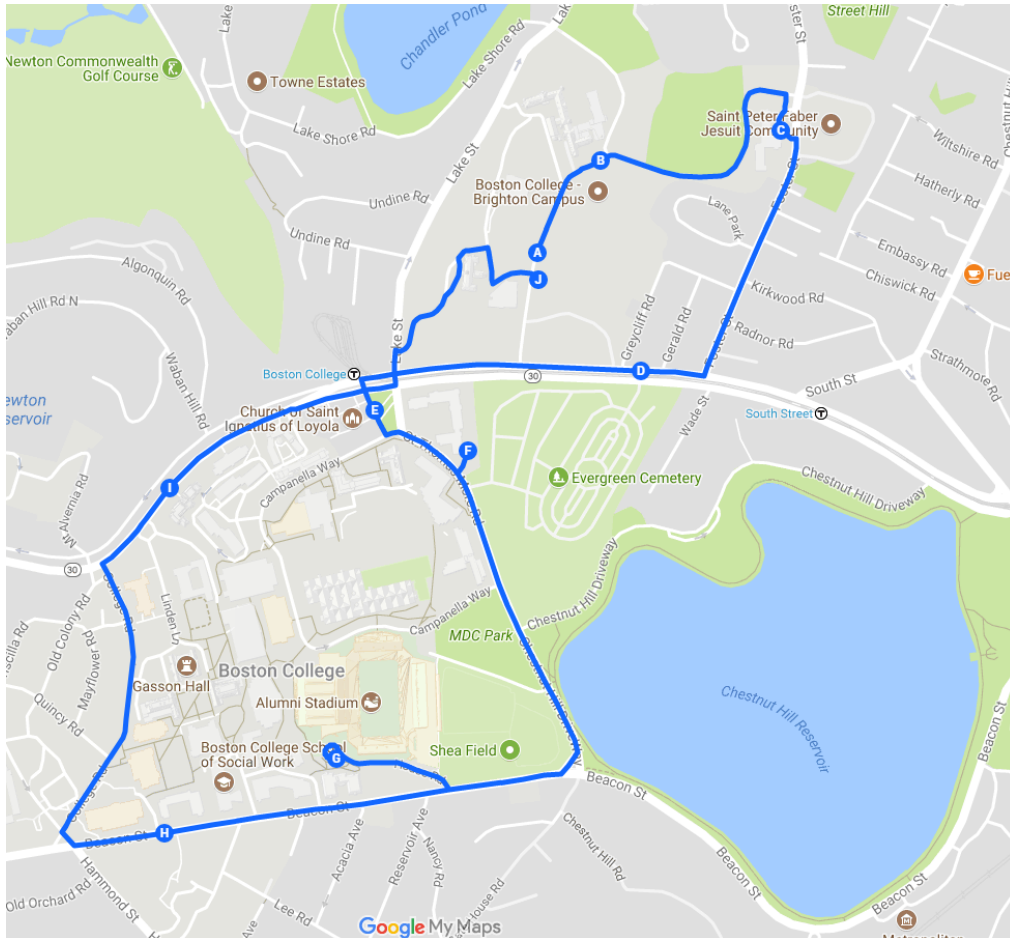

# BC Shuttle

## Brighton Campus Route

[www.bc.edu/shuttle](http://www.bc.edu/shuttle)

### Brighton Shuttle Schedule

Monday – Friday, 8:00 a.m. – 6:00 p.m.

- A. School of Theology and Ministry Lot
- B. 129 Lake Street
- C. St. Clements's Circular Driveway
- D. Greycliff Ave.
- E. St Ignatius Church (Front)
- F. University Health Services
- G. Conte Forum
- H. McElroy Commons
- I. Main gate
- J. Brighton Dance Studio