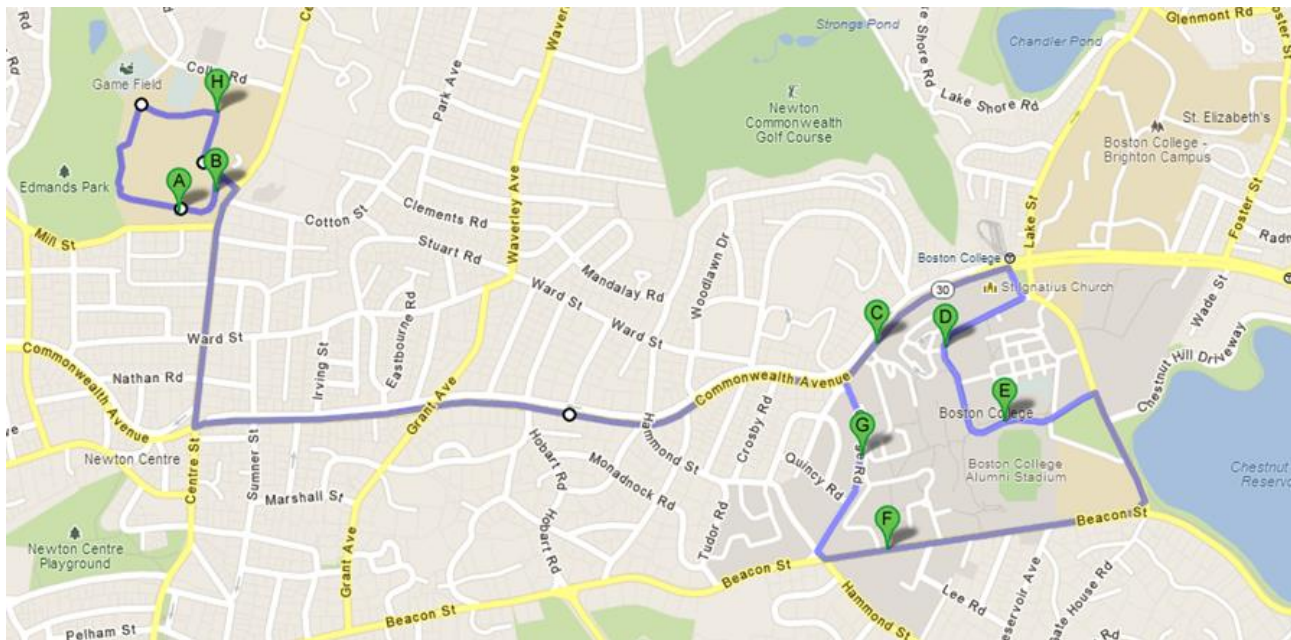

BC Shuttle

www.bc.edu/shuttle

Newton Campus Route

Eagle Direct

Monday – Friday

7:00 a.m. – 5.00 p.m.

- A. Newton Campus – Stuart Hall
- B. Newton Campus – Main Gate
- C. Chestnut Hill Campus – Main Gate

Limited Stops – Weekday

Monday – Friday

5:00 p.m. – 6:00 p.m.

- A. Newton Campus – Stuart Hall
- B. Newton Campus – Main Gate
- C. Chestnut Hill Campus – Main Gate
- F. McElroy – Beacon St.
- G. College Road
- H. Newton Campus – Duchesne Hall

All Stops – Weekday

Monday – Friday

6:00 p.m. – 2:00 a.m.

- A. Newton Campus – Stuart Hall
- B. Newton Campus – Main Gate
- C. Chestnut Hill Campus – Main Gate
- D. Robsham Theater
- E. Conte Forum
- F. McElroy – Beacon St.
- G. College Road
- H. Newton Campus – Duchesne Hall

Limited Stops – Weekend

Saturday – Sunday

8:00 a.m. – 11:00 a.m.

Departs each stop every half hour

- A. Newton Campus – Stuart Hall
- B. Newton Campus – Main Gate
- C. Chestnut Hill Campus – Main Gate

D. Robsham Theater