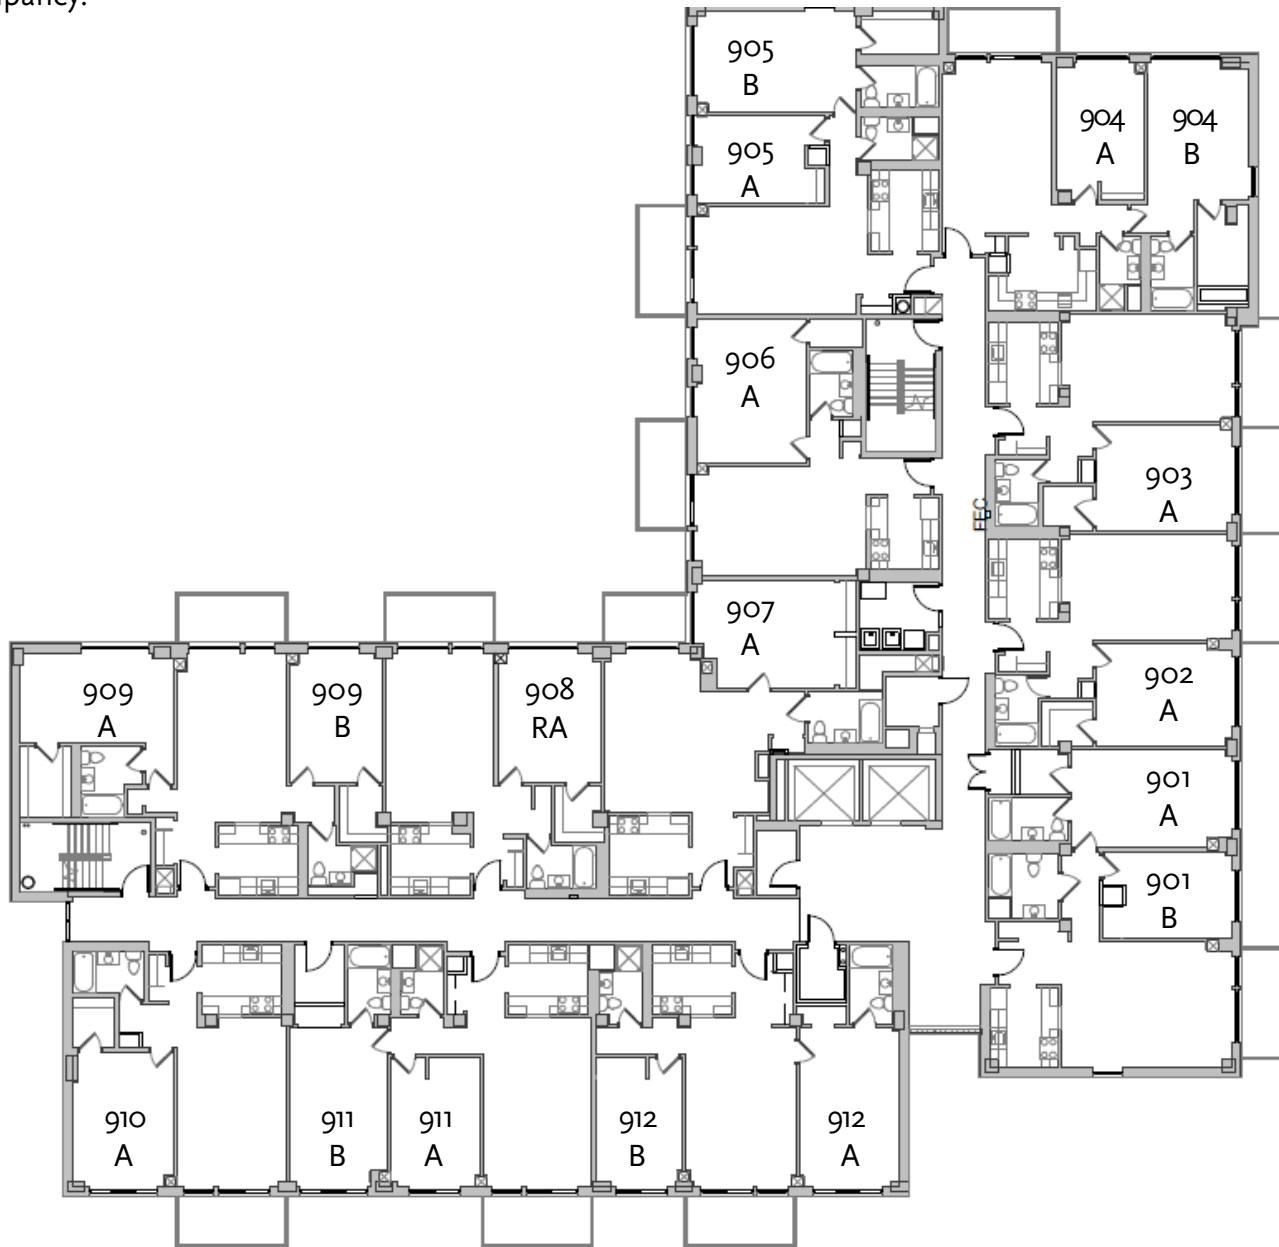

BC STUDENT AFFAIRS

Reservoir Apts. – Floor 5

Spring 2017

-o6 room is triple occupancy.

Commonwealth Ave ↓

-o6 room is triple occupancy.

Commonwealth Ave ↓

Office of Residential Life

BC STUDENT AFFAIRS

Reservoir Apts. – Floor 7

Spring 2017

-06 room is triple occupancy.

Commonwealth Ave ↓

Office of Residential Life

BC STUDENT AFFAIRS

Reservoir Apts. – Floor 8

Spring 2017

-06 room is triple occupancy.

Commonwealth Ave ↓

Office of Residential Life

BC STUDENT AFFAIRS

Reservoir Apts. – Floor 9

Spring 2017

-o6 room is triple occupancy.