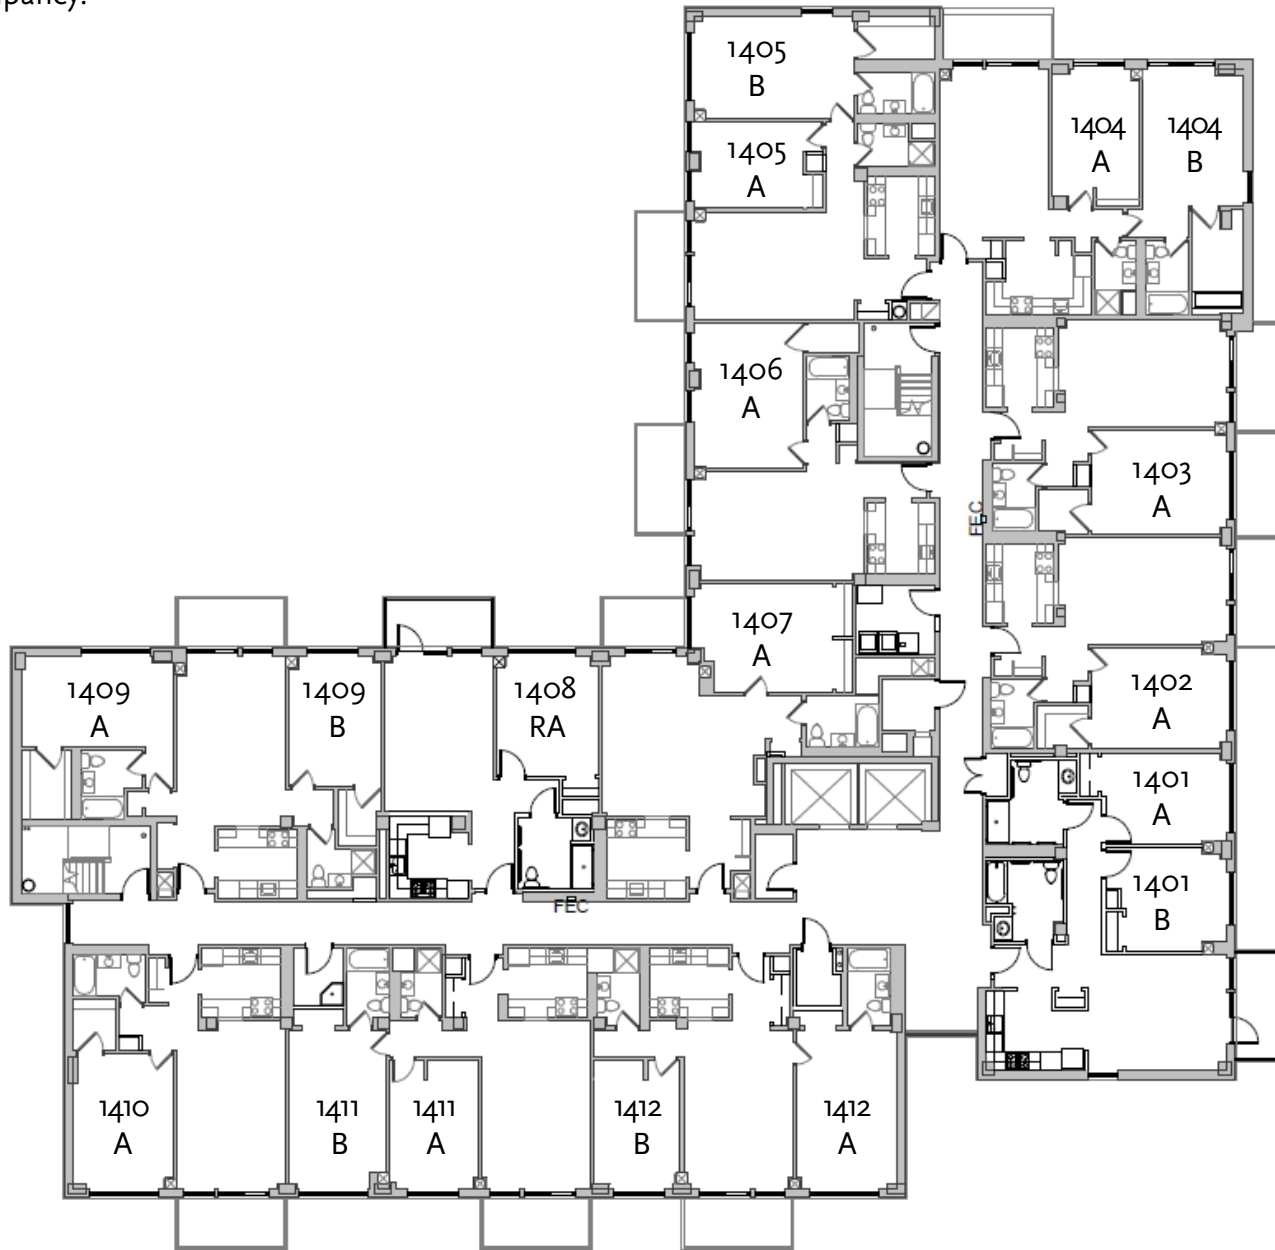

BC STUDENT AFFAIRS

Reservoir Apts. – Floor 5

Spring 2017

-o6 room is triple occupancy.

Commonwealth Ave ↓

-o6 room is triple occupancy.

Commonwealth Ave ↓

Office of Residential Life

Commonwealth Ave ↓

-06 room is triple occupancy.

Commonwealth Ave ↓

Office of Residential Life

BC STUDENT AFFAIRS

Reservoir Apts. – Floor 11

Spring 2017

-06 room is triple occupancy.

Commonwealth Ave ↓

Office of Residential Life

BC STUDENT AFFAIRS

Reservoir Apts. – Floor 12

Spring 2017

-o6 room is triple occupancy.

Commonwealth Ave ↓

Office of Residential Life

BC STUDENT AFFAIRS

Reservoir Apts. – Floor 13

Spring 2017

-o6 room is triple occupancy.

Commonwealth Ave ↓

-o6 room is triple occupancy.

Commonwealth Ave ↓

-06 room is triple occupancy.