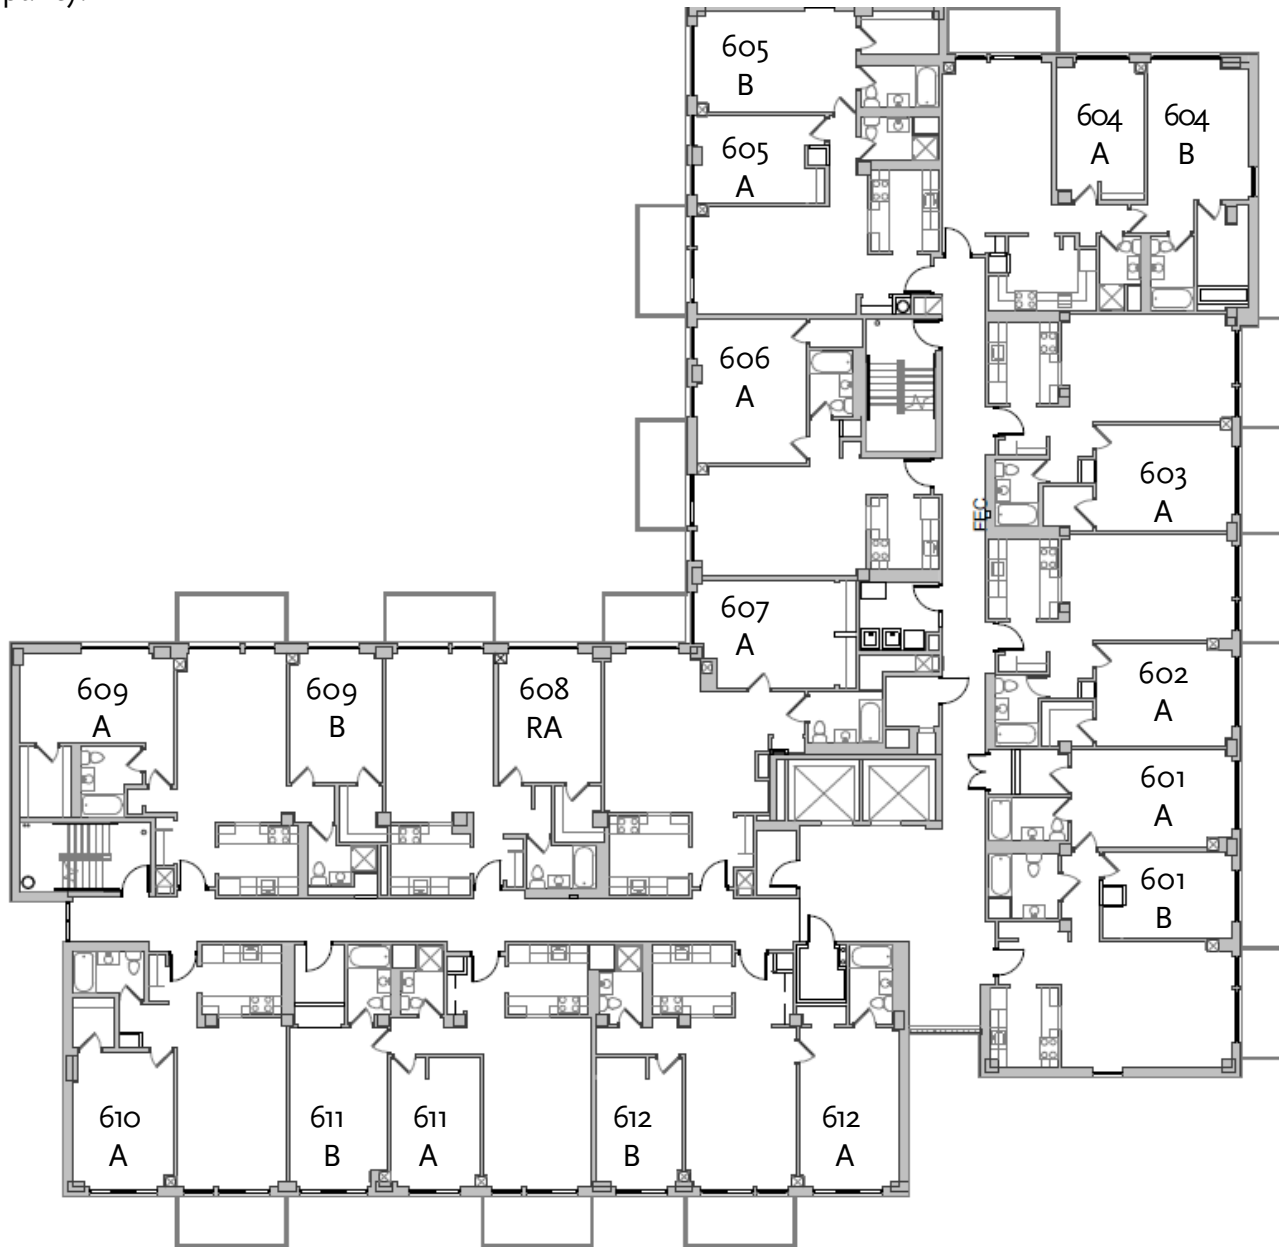

Commonwealth Ave ↓

-06 room is triple occupancy.

Commonwealth Ave ↓

Office of Residential Life

BC STUDENT AFFAIRS

Reservoir Apts. – Floor 3

Spring 2017

-06 room is triple occupancy.

Commonwealth Ave ↓

Office of Residential Life

BC STUDENT AFFAIRS

Reservoir Apts. – Floor 4

Spring 2017

-06 room is triple occupancy.

Commonwealth Ave ↓

Office of Residential Life

BC STUDENT AFFAIRS

Reservoir Apts. – Floor 5

Spring 2017

-o6 room is triple occupancy.

Commonwealth Ave ↓

-o6 room is triple occupancy.

Commonwealth Ave ↓

Office of Residential Life