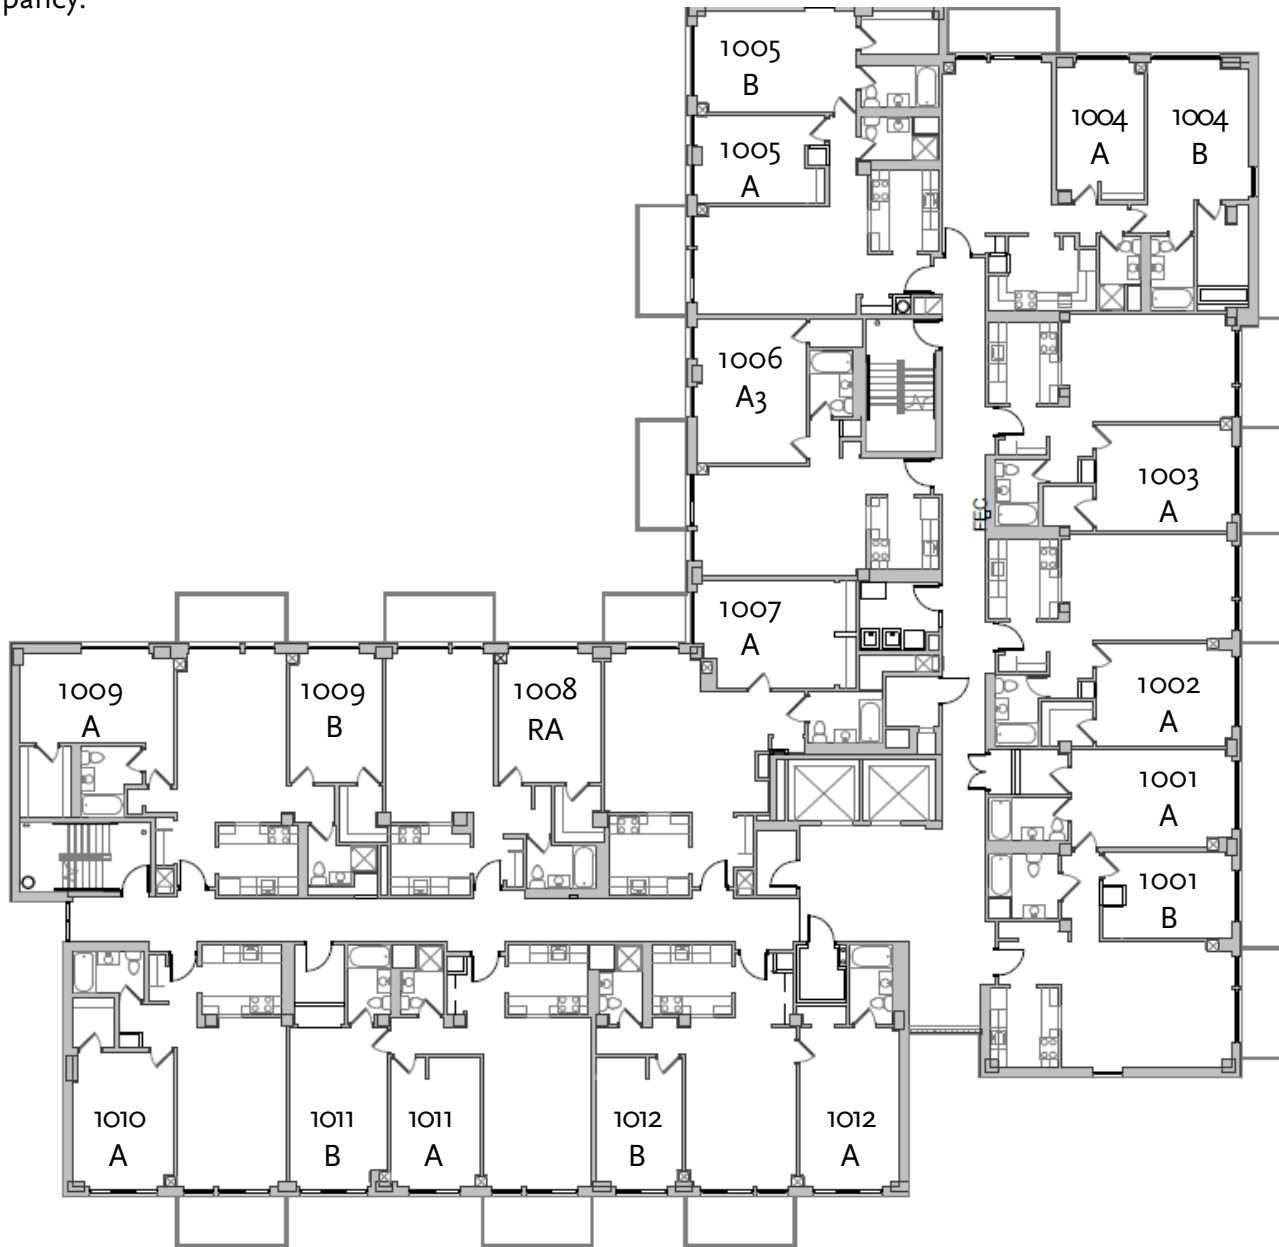

BC STUDENT AFFAIRS

Reservoir Apts. – Floor 7

Spring 2017

-06 room is triple occupancy.

Commonwealth Ave ↓

Office of Residential Life

BC STUDENT AFFAIRS

Reservoir Apts. – Floor 8

Spring 2017

-06 room is triple occupancy.

Commonwealth Ave ↓

Office of Residential Life

BC STUDENT AFFAIRS

Reservoir Apts. – Floor 9

Spring 2017

-o6 room is triple occupancy.

Commonwealth Ave ↓

-06 room is triple occupancy.

Commonwealth Ave ↓

Office of Residential Life

BC STUDENT AFFAIRS

Reservoir Apts. – Floor 11

Spring 2017

-06 room is triple occupancy.