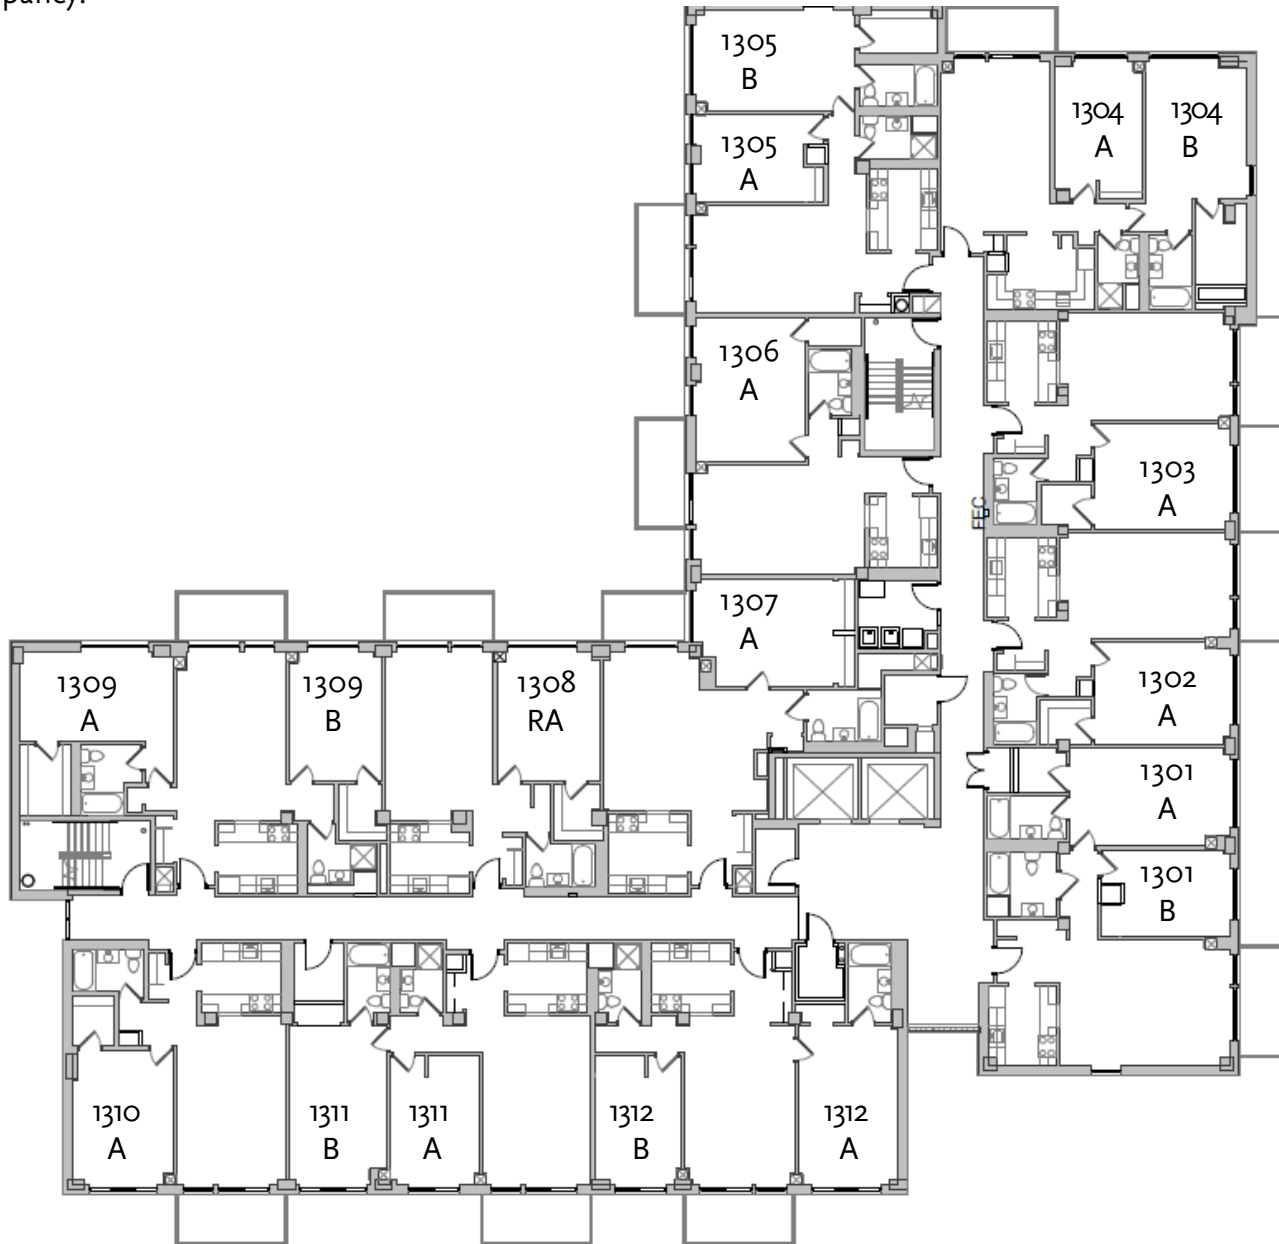

BC STUDENT AFFAIRS

Reservoir Apts. – Floor 5

Spring 2017

-o6 room is triple occupancy.

Commonwealth Ave ↓

-o6 room is triple occupancy.

Commonwealth Ave ↓

Office of Residential Life

Commonwealth Ave ↓

Office of Residential Life

BC STUDENT AFFAIRS

Reservoir Apts. – Floor 12

Spring 2017

-o6 room is triple occupancy.

Commonwealth Ave ↓

Office of Residential Life

BC STUDENT AFFAIRS

Reservoir Apts. – Floor 13

Spring 2017

-o6 room is triple occupancy.

Commonwealth Ave ↓

-o6 room is triple occupancy.

Commonwealth Ave ↓

-06 room is triple occupancy.