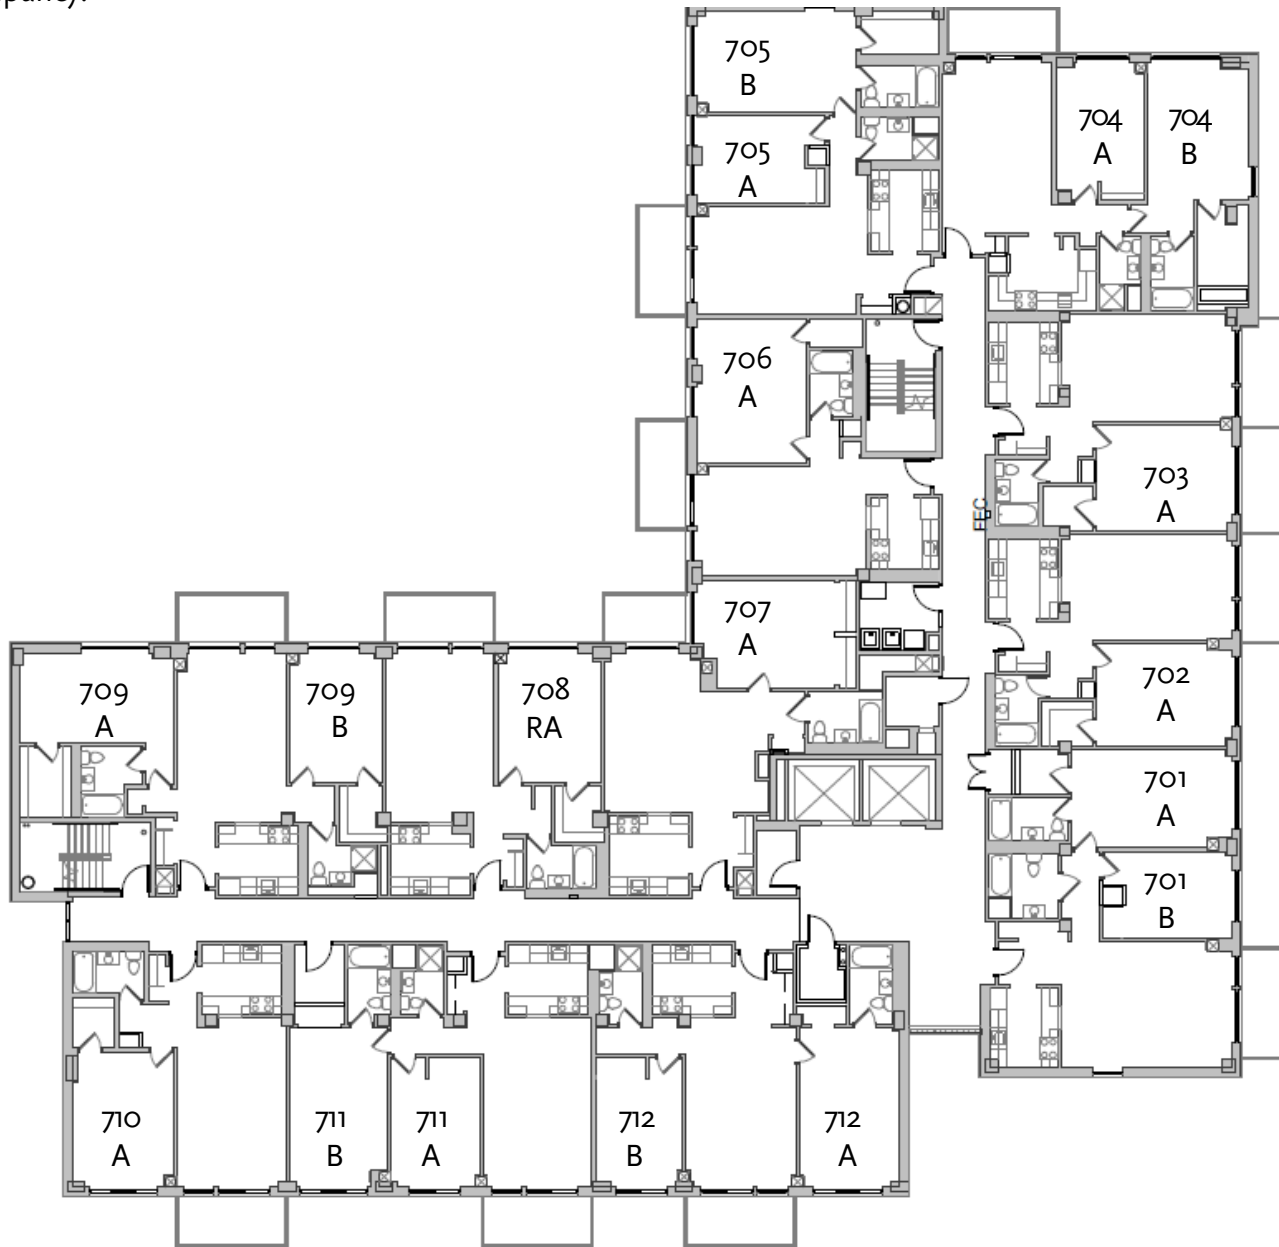

Commonwealth Ave ↓

Office of Residential Life

BC STUDENT AFFAIRS

Reservoir Apts. – Floor 4

Spring 2017

-06 room is triple occupancy.

Commonwealth Ave ↓

Office of Residential Life

BC STUDENT AFFAIRS

Reservoir Apts. – Floor 5

Spring 2017

-o6 room is triple occupancy.

Commonwealth Ave ↓

-o6 room is triple occupancy.

Commonwealth Ave ↓

Office of Residential Life

BC STUDENT AFFAIRS

Reservoir Apts. – Floor 7

Spring 2017

-06 room is triple occupancy.

Commonwealth Ave ↓

Office of Residential Life

BC STUDENT AFFAIRS

Reservoir Apts. – Floor 8