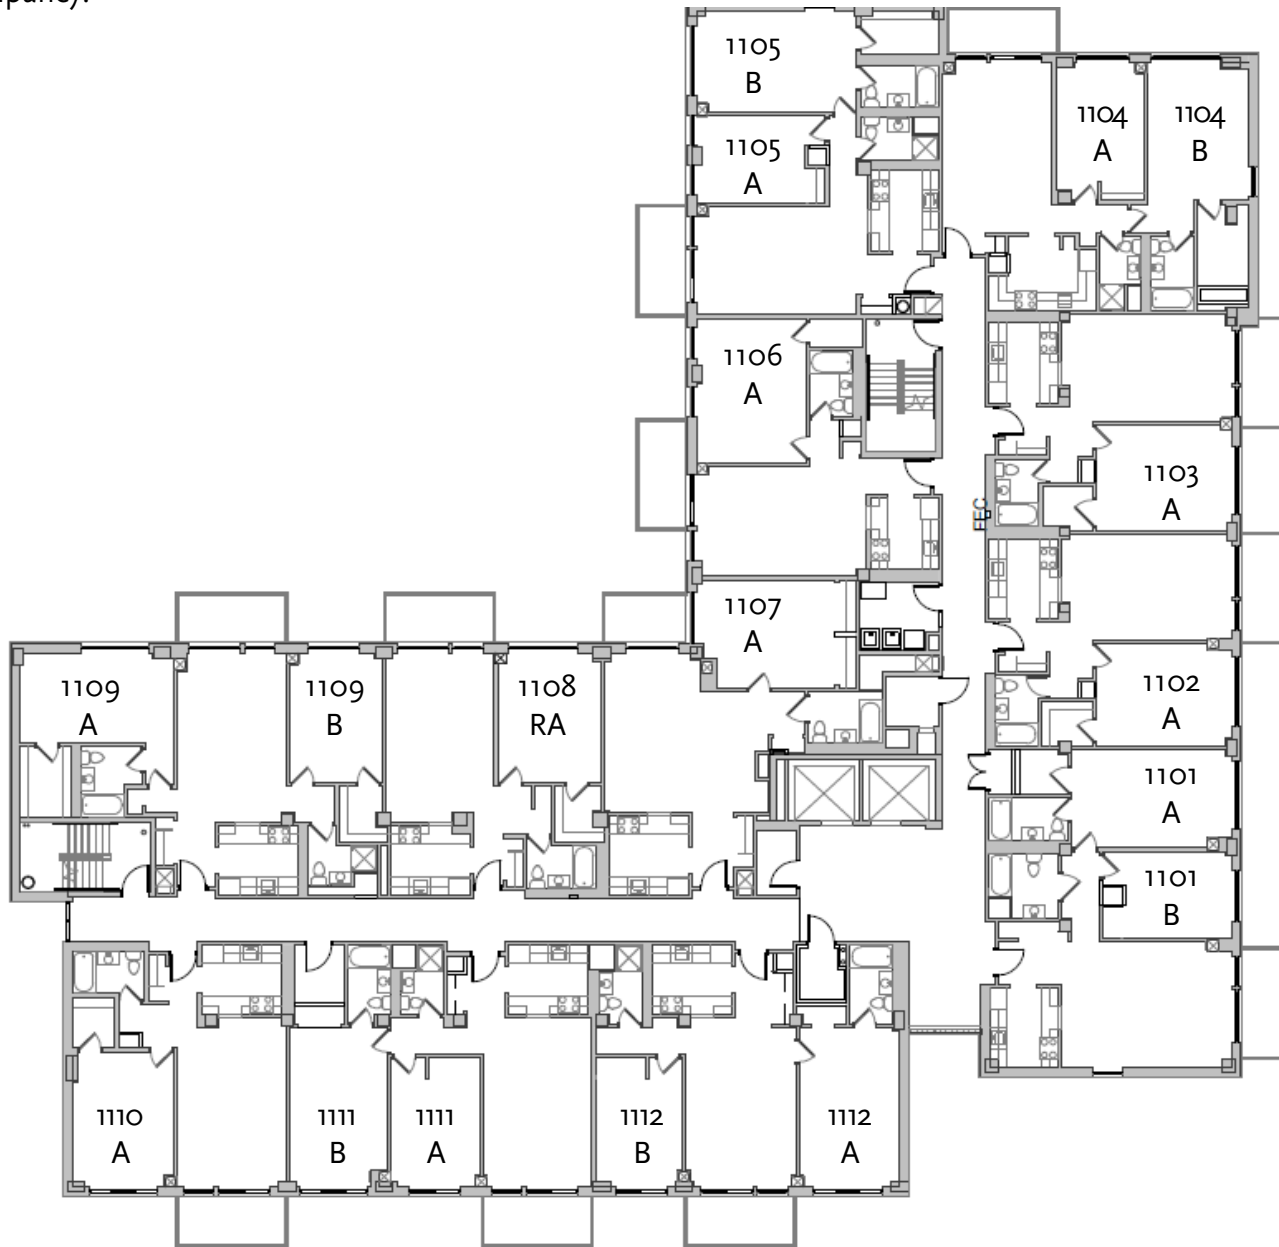

BC STUDENT AFFAIRS

Reservoir Apts. – Floor 7

Spring 2017

-06 room is triple occupancy.

Commonwealth Ave ↓

Office of Residential Life

BC STUDENT AFFAIRS

Reservoir Apts. – Floor 8

Spring 2017

-06 room is triple occupancy.

Commonwealth Ave ↓

Office of Residential Life

BC STUDENT AFFAIRS

Reservoir Apts. – Floor 9

Spring 2017

-o6 room is triple occupancy.

Commonwealth Ave ↓

-06 room is triple occupancy.

Commonwealth Ave ↓

Office of Residential Life

BC STUDENT AFFAIRS

Reservoir Apts. – Floor 11

Spring 2017

-06 room is triple occupancy.