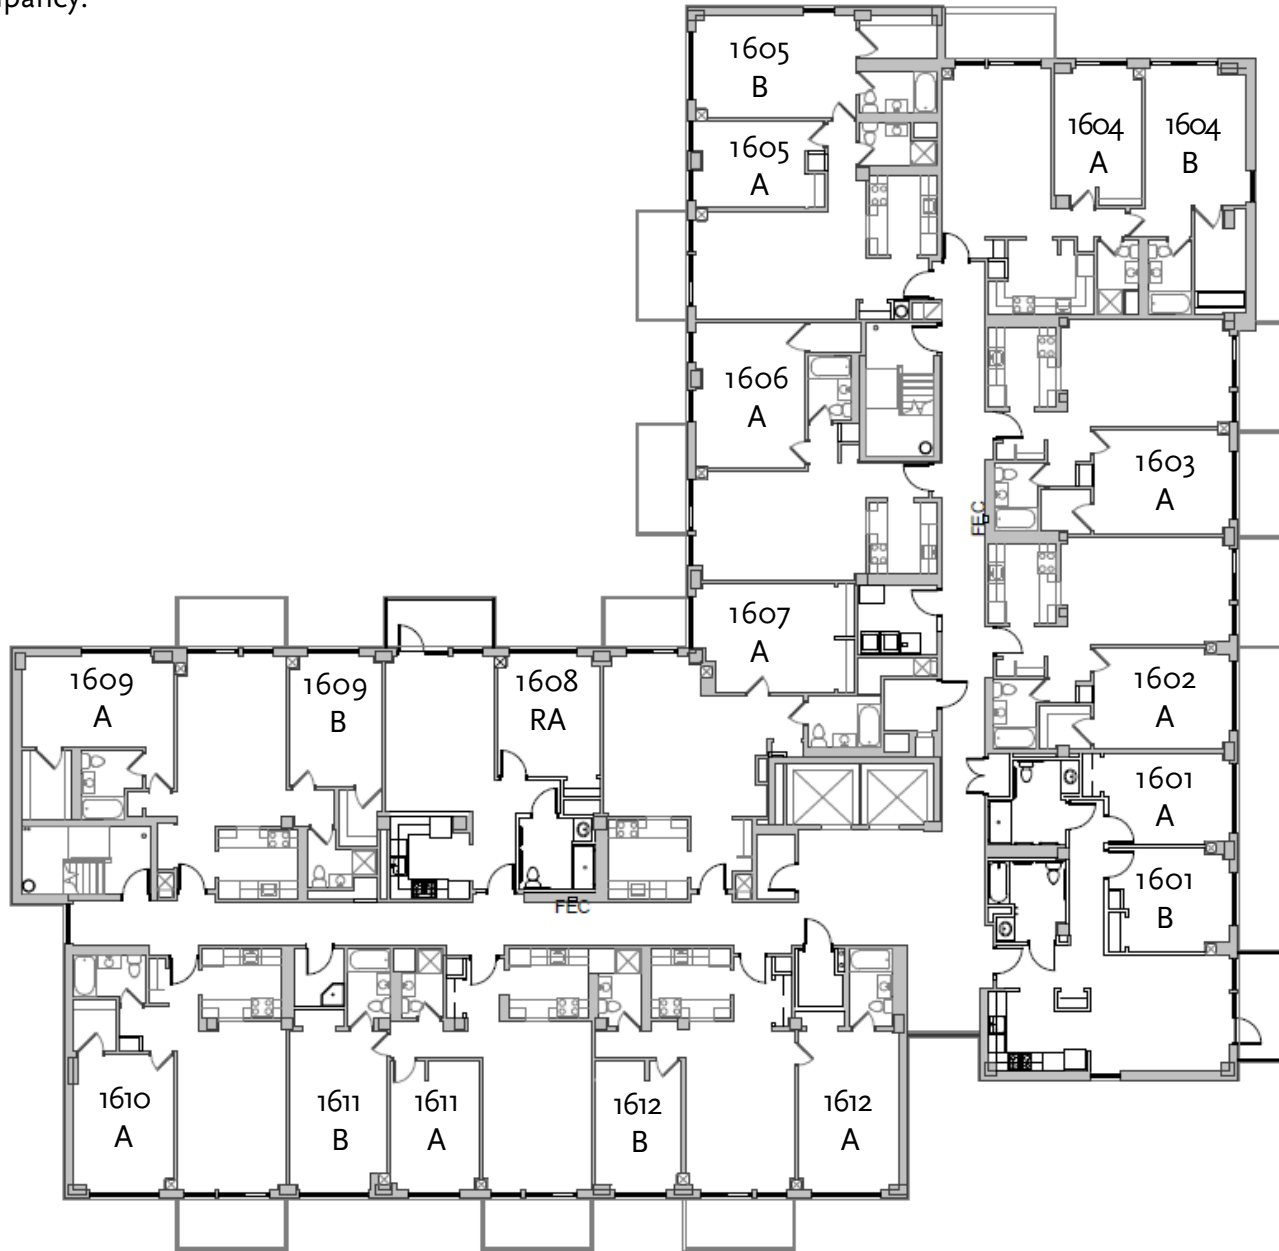

Commonwealth Ave ↓

-06 room is triple occupancy.

Commonwealth Ave ↓

Office of Residential Life

BC STUDENT AFFAIRS

Reservoir Apts. – Floor 3

Spring 2017

-06 room is triple occupancy.

Commonwealth Ave ↓

Office of Residential Life

BC STUDENT AFFAIRS

Reservoir Apts. – Floor 4

Spring 2017

-06 room is triple occupancy.

Commonwealth Ave ↓

Office of Residential Life

BC STUDENT AFFAIRS

Reservoir Apts. – Floor 5

Spring 2017

-o6 room is triple occupancy.

Commonwealth Ave ↓

-o6 room is triple occupancy.

Commonwealth Ave ↓

Office of Residential Life

BC STUDENT AFFAIRS

Reservoir Apts. – Floor 13

Spring 2017

-o6 room is triple occupancy.

Commonwealth Ave ↓

-o6 room is triple occupancy.

Commonwealth Ave ↓

-06 room is triple occupancy.