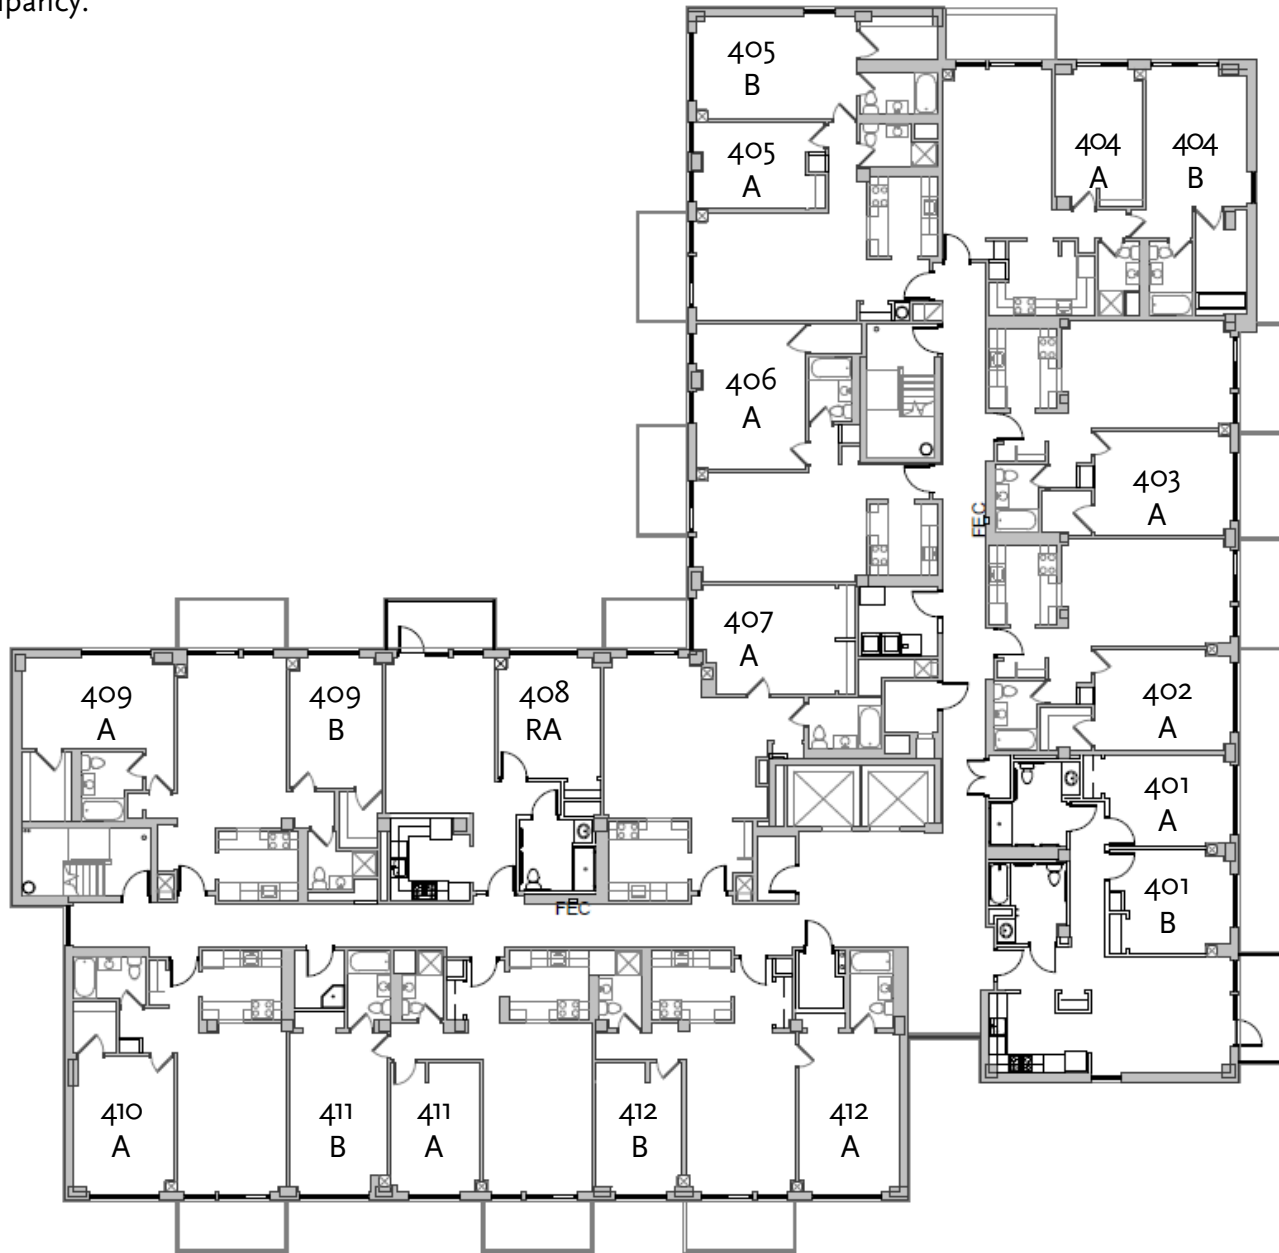

Commonwealth Ave ↓

-06 room is triple occupancy.

Commonwealth Ave ↓

Office of Residential Life

BC STUDENT AFFAIRS

Reservoir Apts. – Floor 3

Spring 2017

-06 room is triple occupancy.

Commonwealth Ave ↓

Office of Residential Life

BC STUDENT AFFAIRS

Reservoir Apts. – Floor 4

Spring 2017

-06 room is triple occupancy.

Commonwealth Ave ↓

Office of Residential Life

BC STUDENT AFFAIRS

Reservoir Apts. – Floor 5

Spring 2017

-o6 room is triple occupancy.

Commonwealth Ave ↓

-o6 room is triple occupancy.

Commonwealth Ave ↓

Office of Residential Life