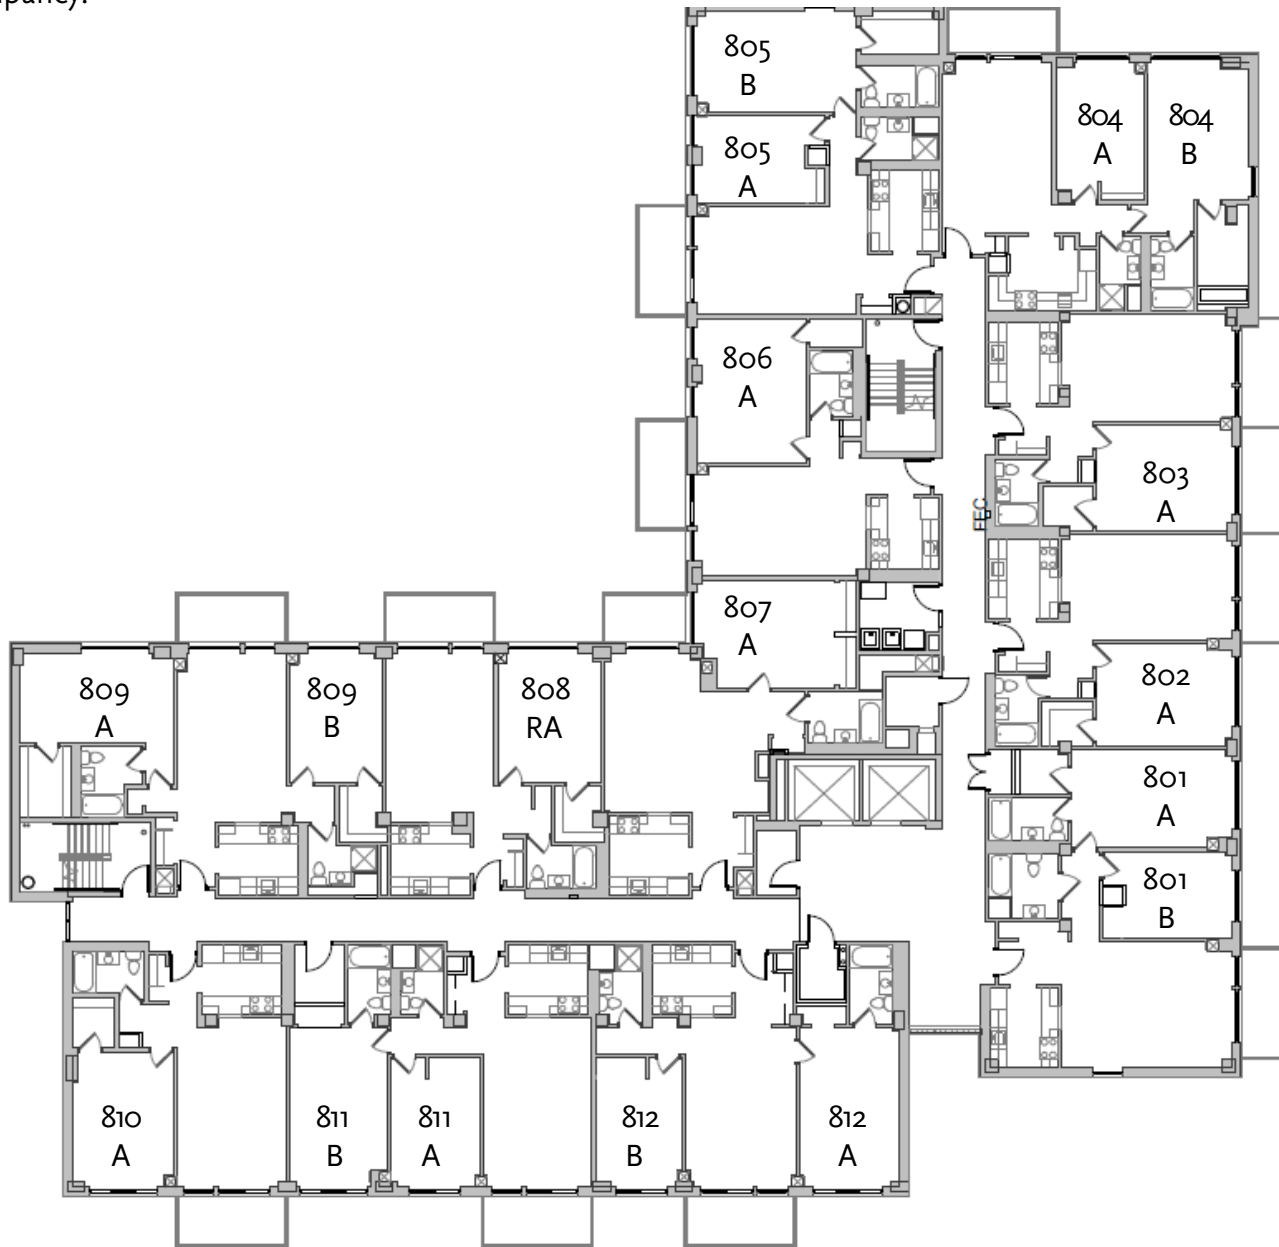

BC STUDENT AFFAIRS

Reservoir Apts. – Floor 5

Spring 2017

-o6 room is triple occupancy.

Commonwealth Ave ↓

-o6 room is triple occupancy.

Commonwealth Ave ↓

Office of Residential Life

BC STUDENT AFFAIRS

Reservoir Apts. – Floor 7

Spring 2017

-06 room is triple occupancy.

Commonwealth Ave ↓

Office of Residential Life

BC STUDENT AFFAIRS

Reservoir Apts. – Floor 8