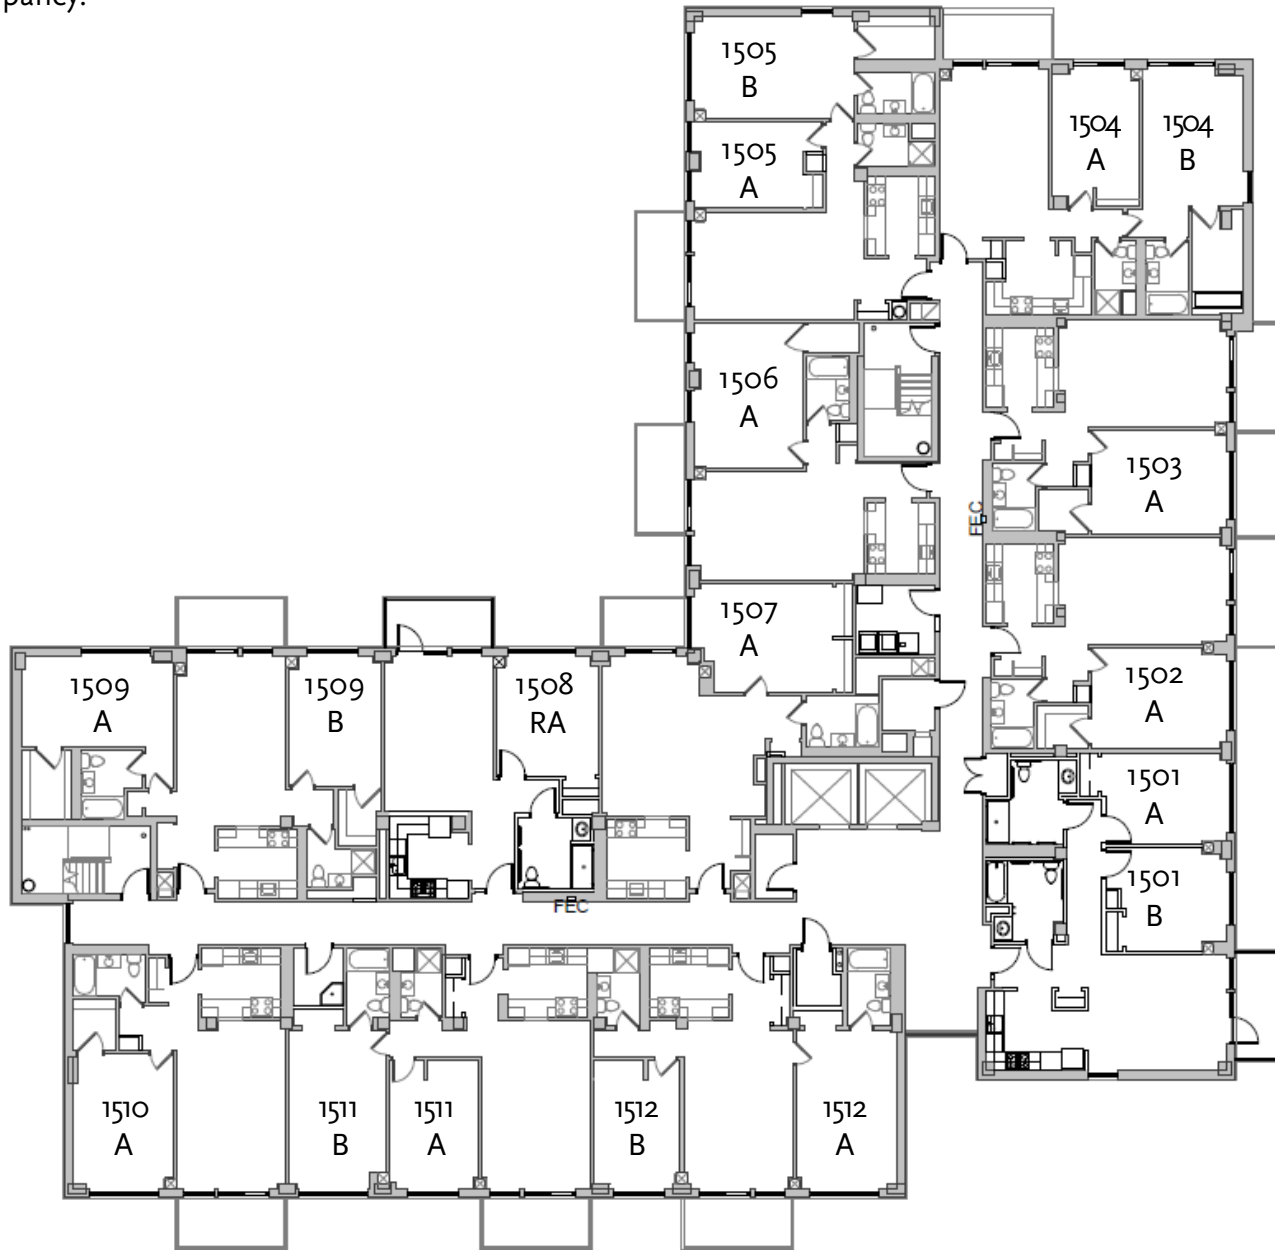

Commonwealth Ave ↓

-06 room is triple occupancy.

Commonwealth Ave ↓

Office of Residential Life

BC STUDENT AFFAIRS

Reservoir Apts. – Floor 3

Spring 2017

-06 room is triple occupancy.

Commonwealth Ave ↓

Office of Residential Life

BC STUDENT AFFAIRS

Reservoir Apts. – Floor 4

Spring 2017

-06 room is triple occupancy.

Commonwealth Ave ↓

Office of Residential Life

BC STUDENT AFFAIRS

Reservoir Apts. – Floor 5

Spring 2017

-o6 room is triple occupancy.

Commonwealth Ave ↓

-o6 room is triple occupancy.

Commonwealth Ave ↓

Office of Residential Life

BC STUDENT AFFAIRS

Reservoir Apts. – Floor 13

Spring 2017

-o6 room is triple occupancy.

Commonwealth Ave ↓

-o6 room is triple occupancy.

Commonwealth Ave ↓

-06 room is triple occupancy.