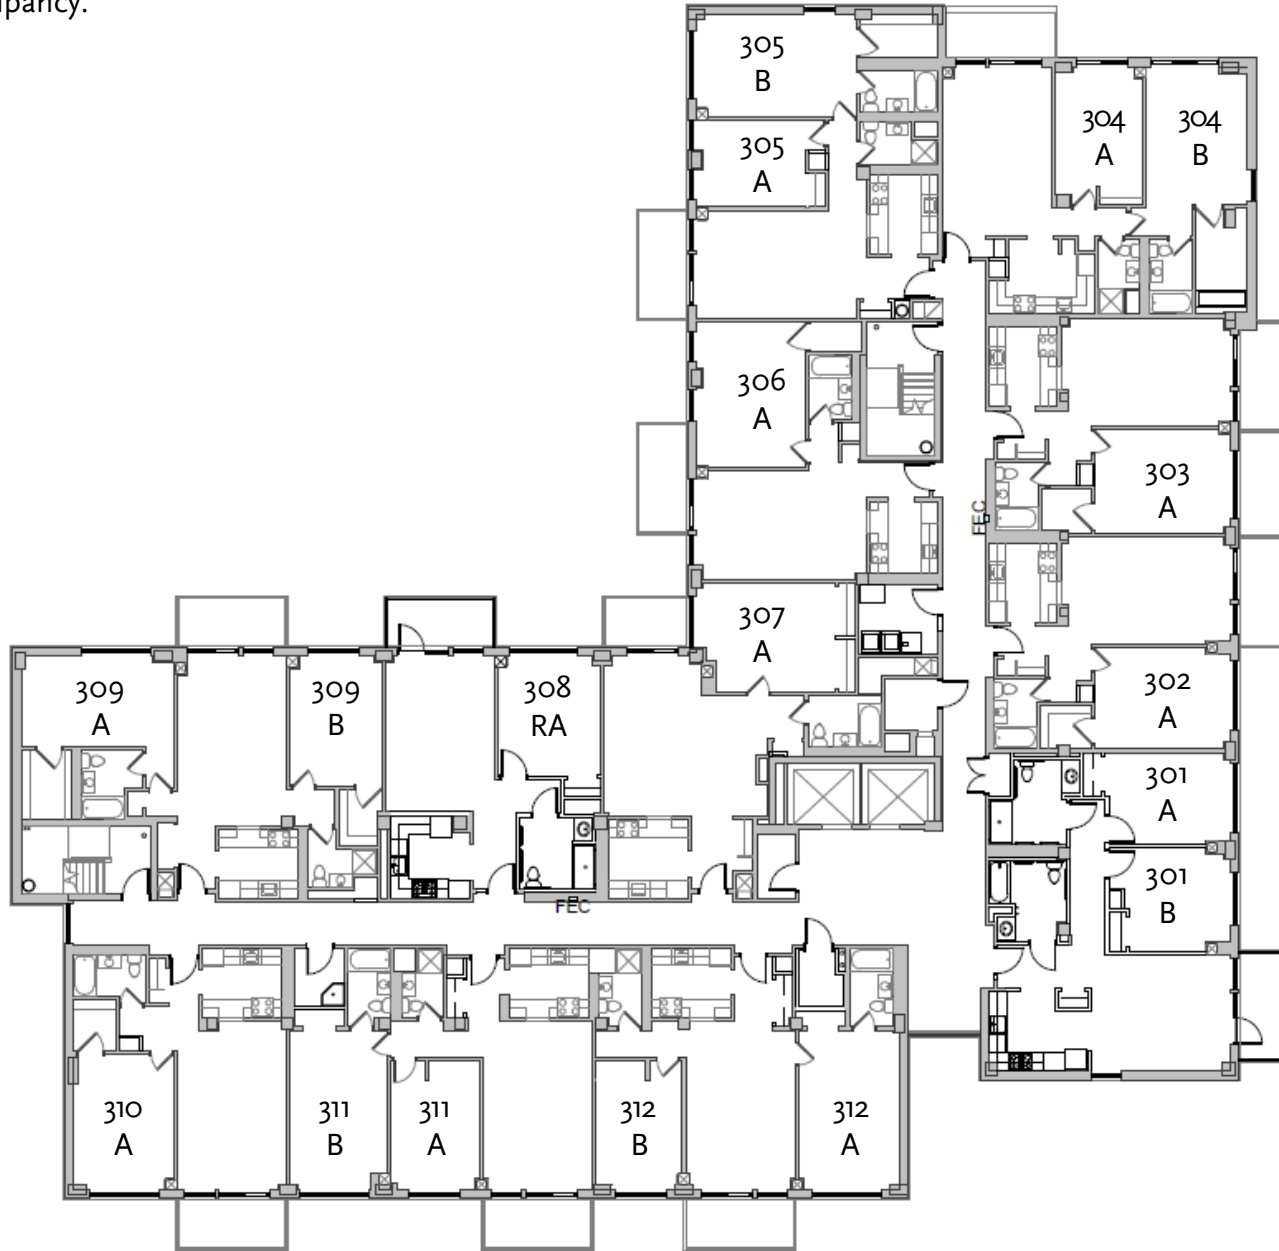

Commonwealth Ave ↓

-06 room is triple occupancy.

Commonwealth Ave ↓

Office of Residential Life

BC STUDENT AFFAIRS

Reservoir Apts. – Floor 3

Spring 2017

-06 room is triple occupancy.

Commonwealth Ave ↓

Office of Residential Life

BC STUDENT AFFAIRS

Reservoir Apts. – Floor 4

Spring 2017

-06 room is triple occupancy.

Commonwealth Ave ↓

Office of Residential Life

BC STUDENT AFFAIRS

Reservoir Apts. – Floor 5

Spring 2017

-o6 room is triple occupancy.

Commonwealth Ave ↓

-o6 room is triple occupancy.

Commonwealth Ave ↓

Office of Residential Life