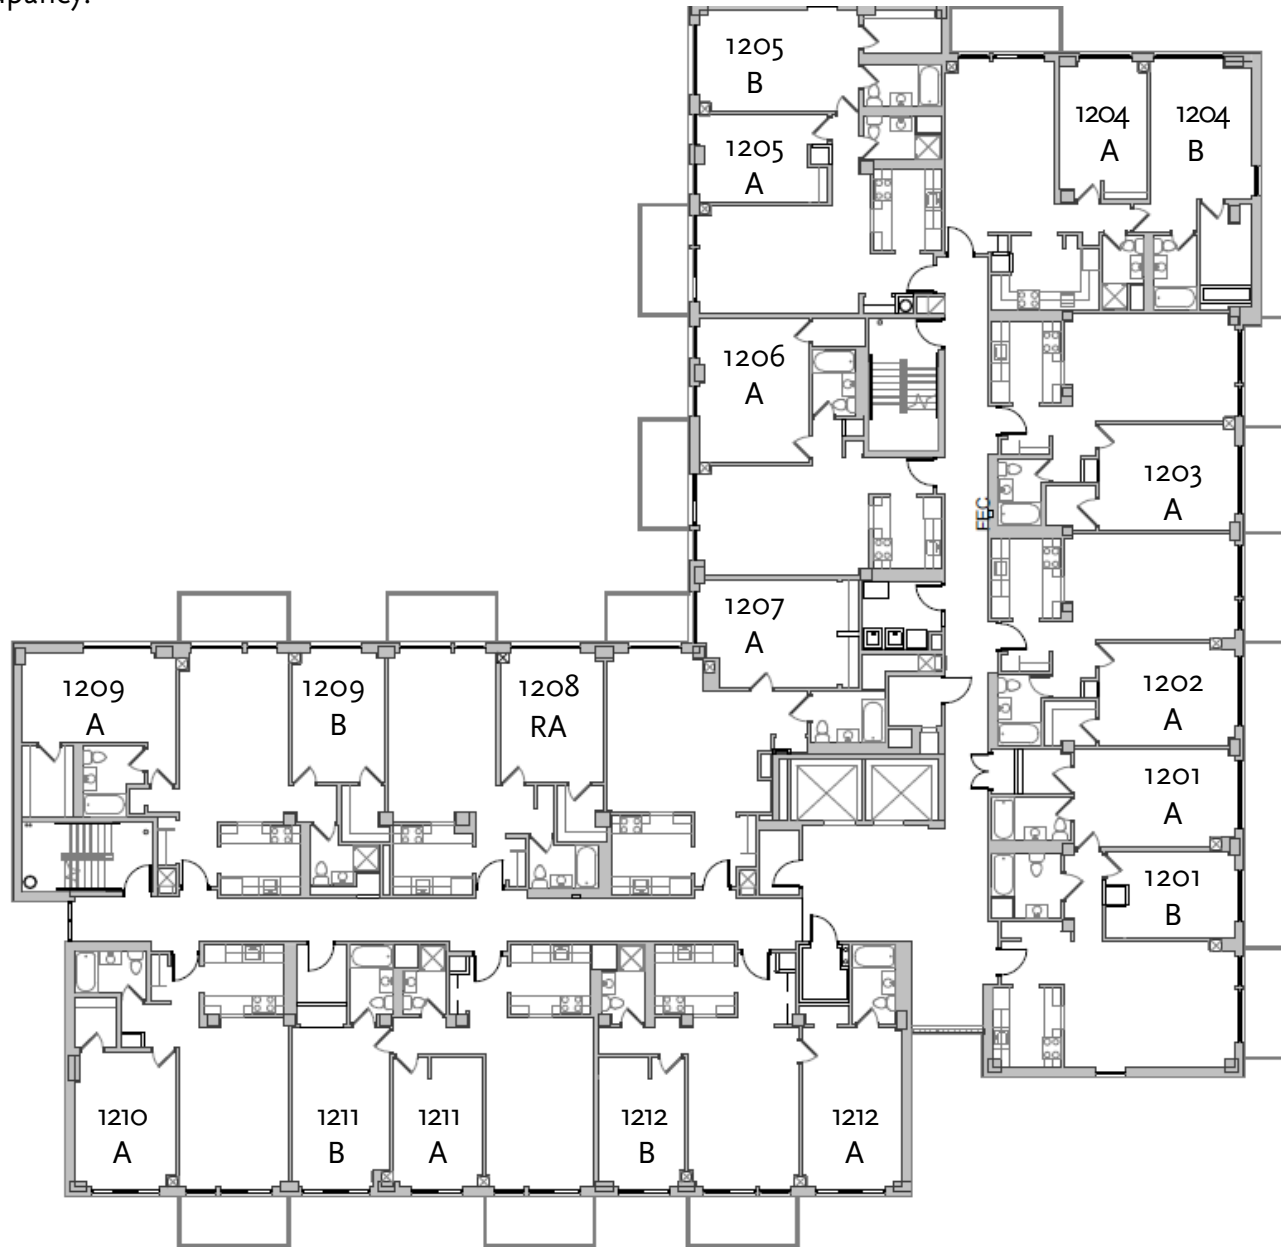

Commonwealth Ave ↓

-06 room is triple occupancy.

Commonwealth Ave ↓

Office of Residential Life

BC STUDENT AFFAIRS

Reservoir Apts. – Floor 11

Spring 2017

-06 room is triple occupancy.

Commonwealth Ave ↓

Office of Residential Life

BC STUDENT AFFAIRS

Reservoir Apts. – Floor 12

Spring 2017

-o6 room is triple occupancy.

Commonwealth Ave ↓

Office of Residential Life