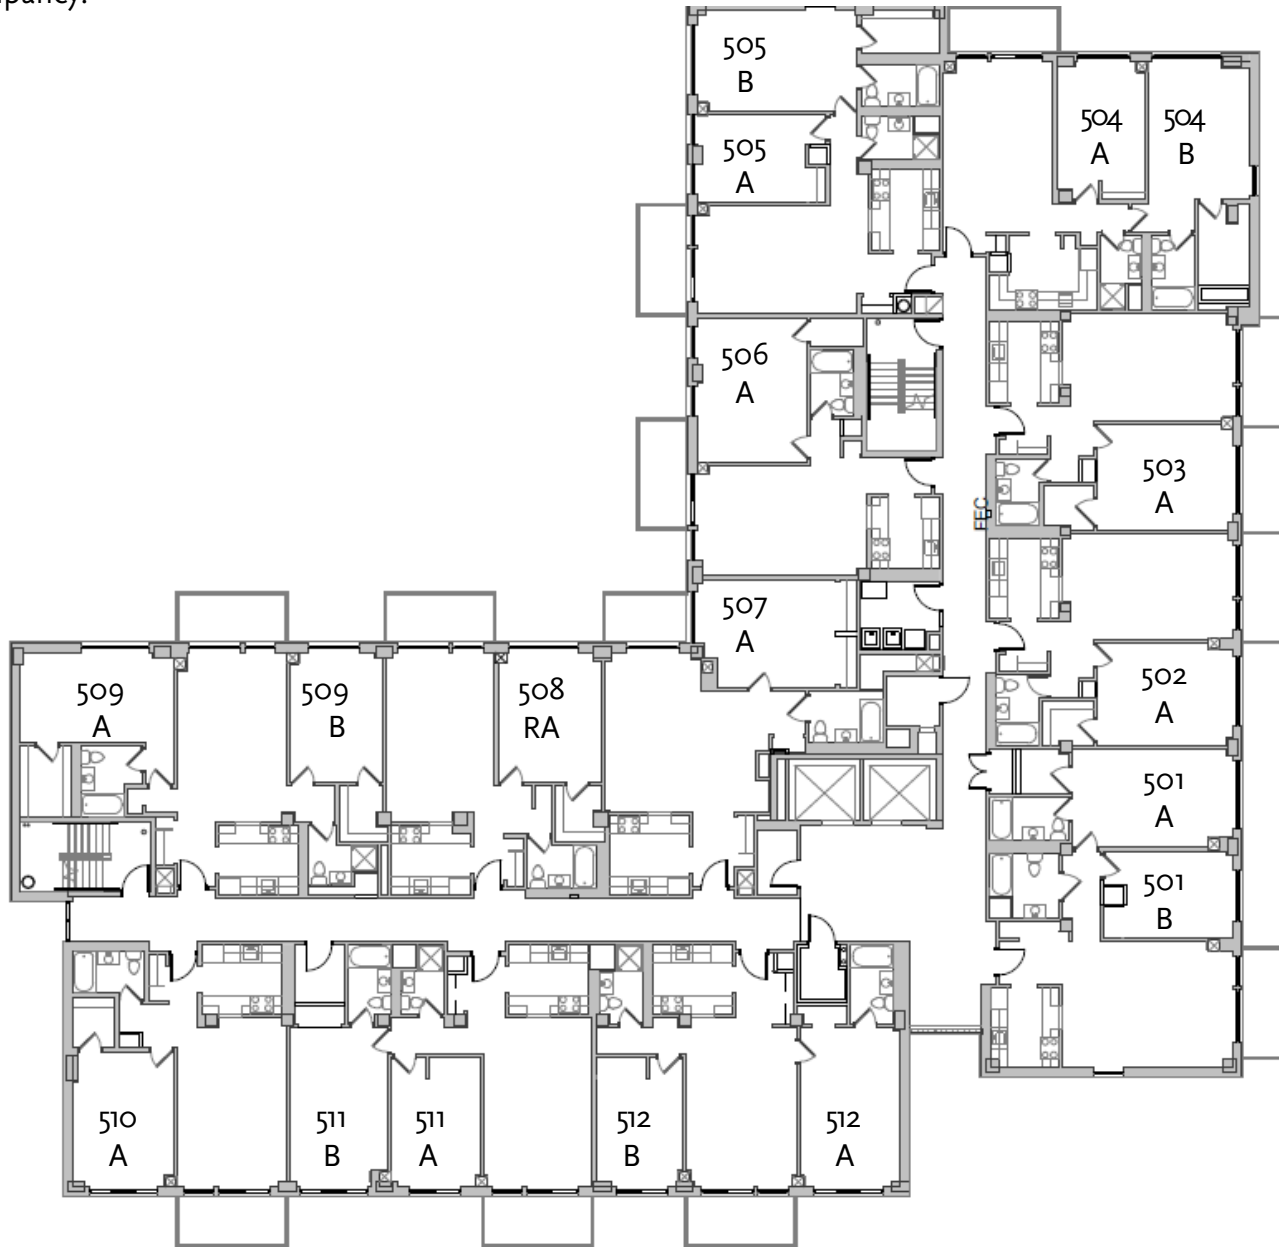

Commonwealth Ave ↓

-06 room is triple occupancy.

Commonwealth Ave ↓

Office of Residential Life

BC STUDENT AFFAIRS

Reservoir Apts. – Floor 3

Spring 2017

-06 room is triple occupancy.

Commonwealth Ave ↓

Office of Residential Life

BC STUDENT AFFAIRS

Reservoir Apts. – Floor 4

Spring 2017

-06 room is triple occupancy.

Commonwealth Ave ↓

Office of Residential Life

BC STUDENT AFFAIRS

Reservoir Apts. – Floor 5

Spring 2017

-o6 room is triple occupancy.

Commonwealth Ave ↓

-o6 room is triple occupancy.

Commonwealth Ave ↓

Office of Residential Life