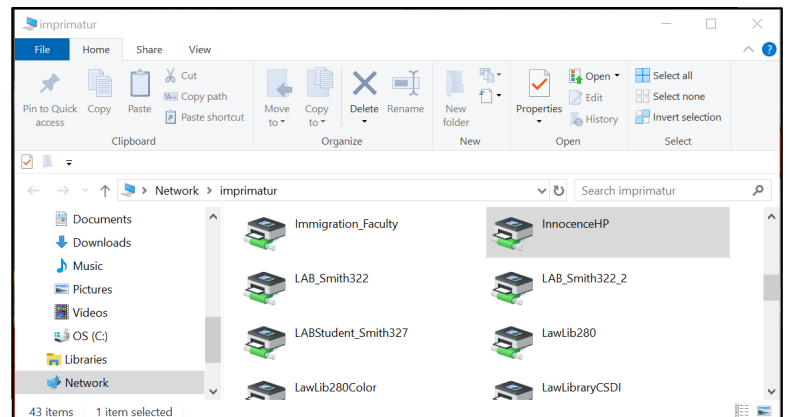

## How to Add the Innocence Printer to Your PC

In the Windows search bar,

Type: \\imprimatur

Press Enter

Enter your BC credentials in the following window.

Check the box to remember your password.

Locate the **InnocenceHP** printer and double-click to add to your computer

The **Innocence** printer is now added to your computer.