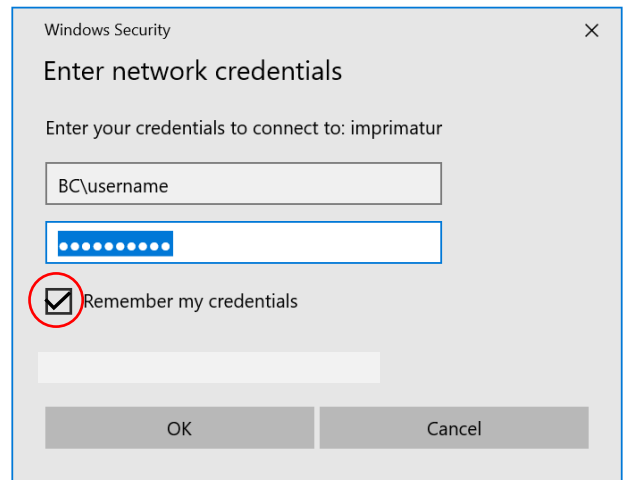

## How to Add the Innocence Printer to Your PC

In the Windows search bar,

Type: \\imprimatur

Press Enter

Enter your BC credentials in the following window.

Check the box to remember your password.

Locate the **InnocenceHP** printer and double-click to add to your computer

The **Innocence** printer is now added to your computer.