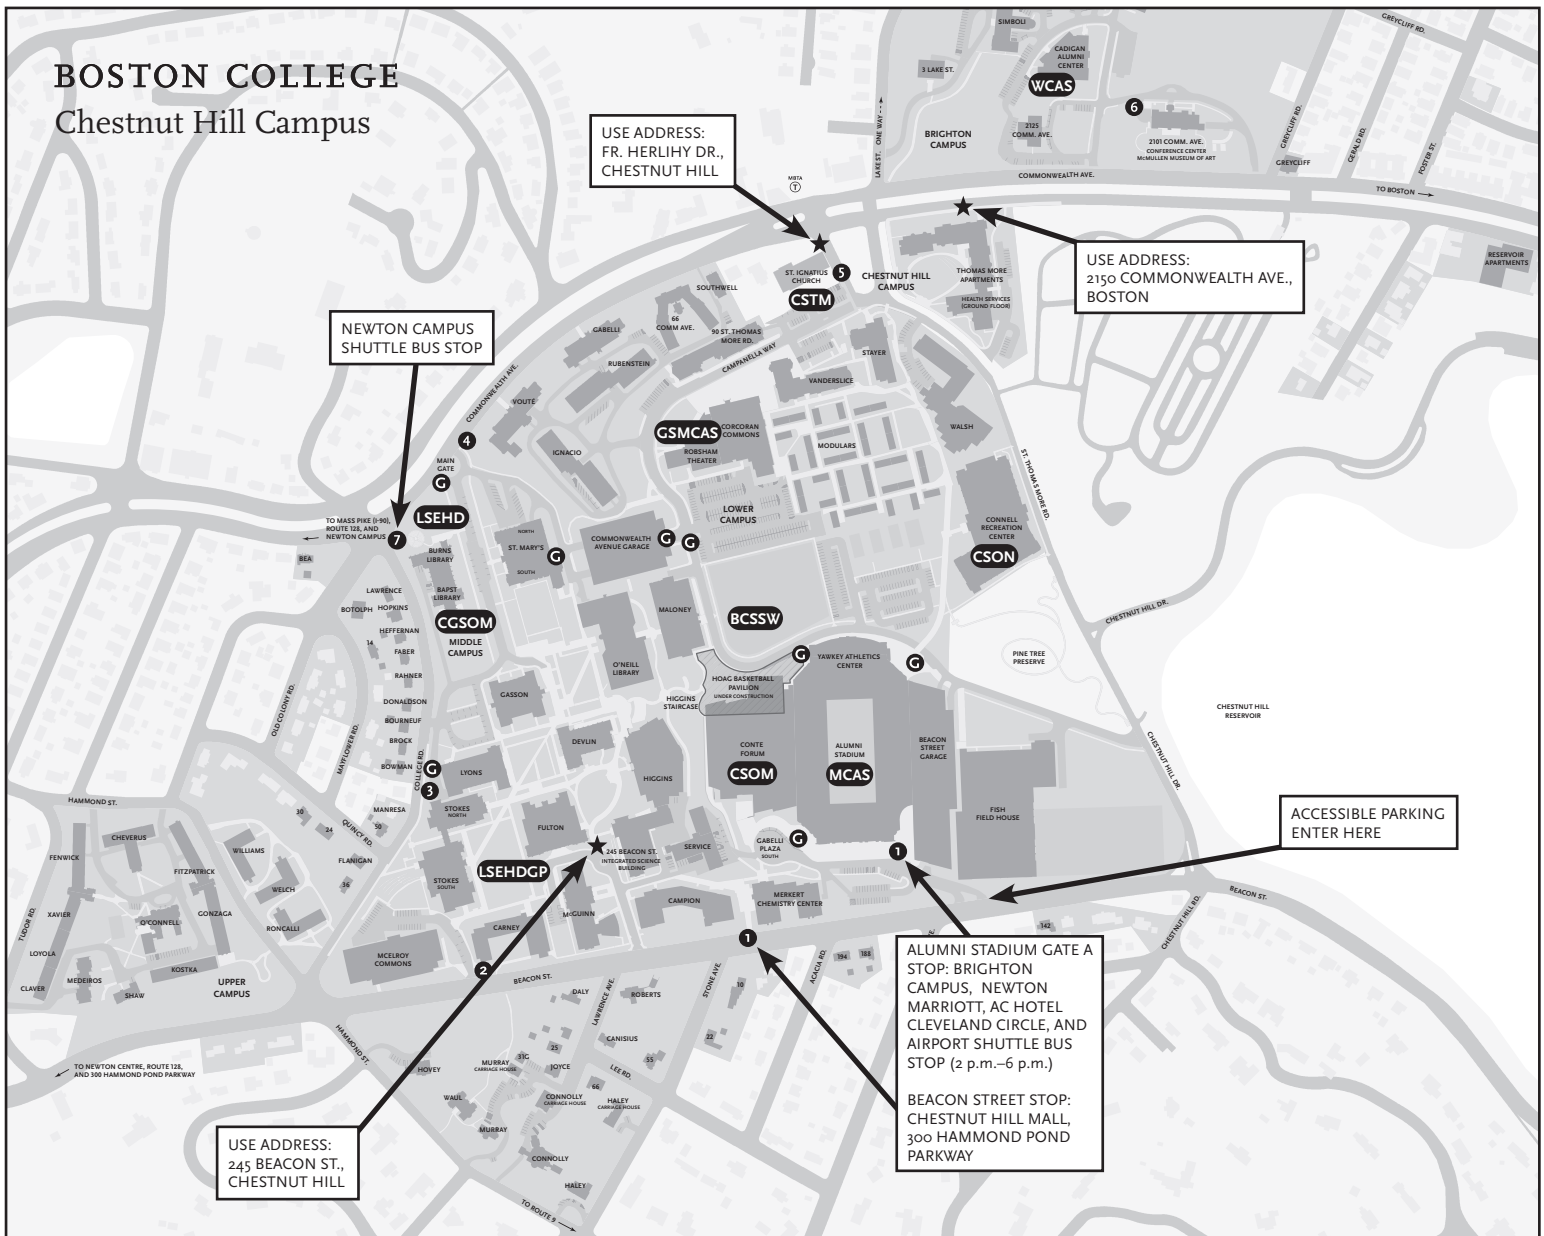

Shuttle Stops

- 1 ALUMNI STADIUM GATE A
- 2 MCELROY COMMONS BUS STOP
- 3 COLLEGE ROAD
- 4 MAIN GATE
- 5 ST. IGNATIUS CHURCH
- 6 MCMULLEN MUSEUM (BRIGHTON CAMPUS)
- 7 COLLEGE ROAD/Commonwealth Avenue
Pick up and drop off for Newton Shuttle
- G GOLF CART STOPS
- ★ RIDESHARE SERVICE STOPS
(UBER, LYFT, VETERANS' TAXI)

Individual School Diploma Ceremony Locations

- MCAS** Morrissey College of Arts and Sciences Alumni Stadium
- GSMCAS** Graduate School of the Morrissey College of Arts and Sciences Robsham Theater
- WCAS** Woods College of Advancing Studies—Undergraduate and Graduate Programs Cadigan Alumni Center Lawn tent, Brighton Campus
- BCSSW** Boston College School of Social Work Lower Campus Lawn tent
- CSOM** Carroll School of Management..... Conte Forum
- CGSOM** Carroll Graduate School of Management..... Bapst Library Lawn tent
- CSN** Connell School of Nursing—Undergraduate and Graduate Programs Connell Recreation Center Multi-Activity Courts (first floor)
- LSEHD** Lynch School of Education and Human Development—Undergraduate Programs..... Burns Library Lawn tent
- LSEHDGP** Lynch School of Education and Human Development—Graduate Programs Campus Green Lawn tent (outside Stokes Hall)
- CSTM** Clough School of Theology and Ministry St. Ignatius Church