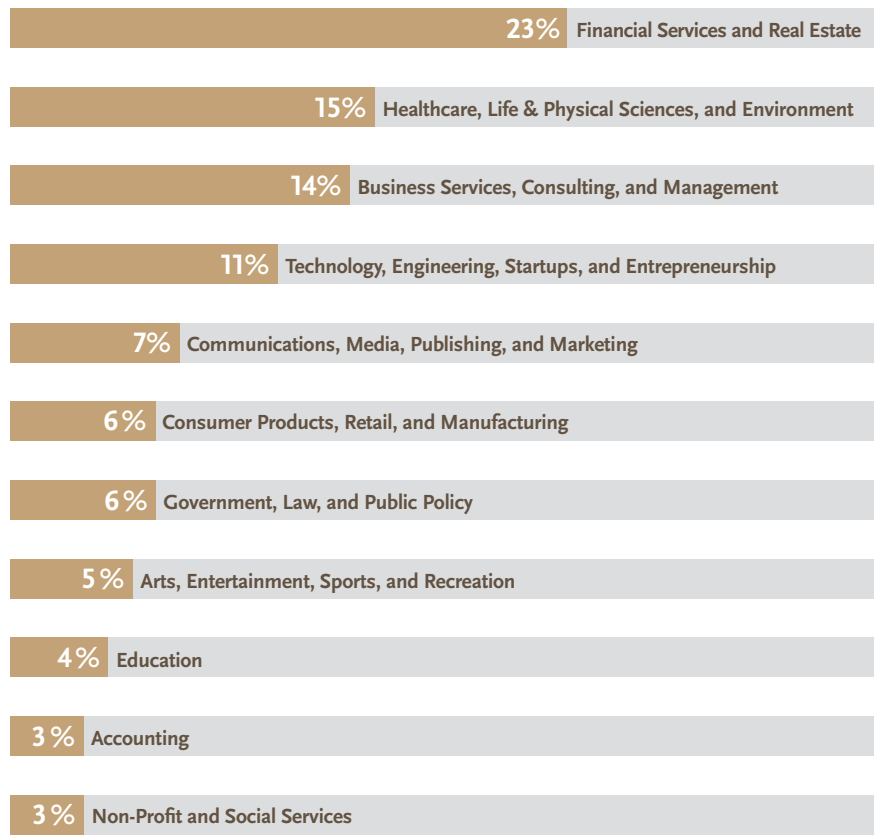

BOSTON COLLEGE

Class of 2018 Eagles: **Where have they landed?**

CAREER OUTCOMES RATE

96%

of 2018 graduates were either employed, enrolled in graduate school, or involved in service or fellowship programs.

TOP EMPLOYERS

TOP INDUSTRIES

GRADUATE SCHOOLS

19% of the Class of 2018 enrolled in graduate school.

- Boston College
- Boston University
- Brandeis University
- Columbia University
- Duke University
- Fordham University
- Georgetown University
- Harvard University
- Johns Hopkins University
- Loyola University Chicago
- MIT
- New York University
- Northwestern University
- Rutgers University
- Scripps Research Institute
- Syracuse University
- Temple University
- Tufts University
- University of California
- University of Chicago
- University of Massachusetts
- University of Miami
- University of Notre Dame
- University of Pennsylvania
- University of Southern California
- University of Virginia
- Yale University