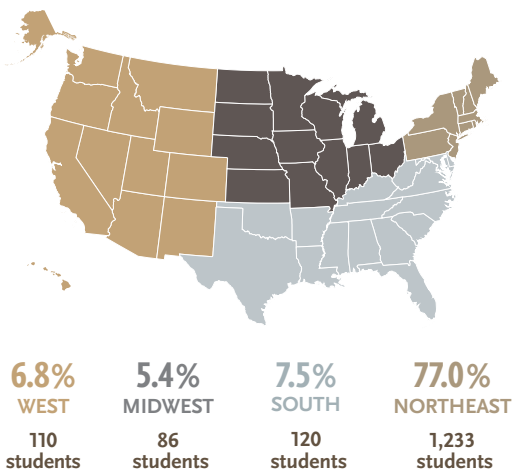

BOSTON COLLEGE

Class of 2018 Eagles: **Where have they landed?**

CAREER OUTCOMES RATE

96%

of 2018 graduates were either employed, enrolled in graduate school, or involved in service or fellowship programs.

TOP EMPLOYERS

TOP INDUSTRIES

GRADUATE SCHOOLS

19% of the Class of 2018 enrolled in graduate school.

- Boston College
- Boston University
- Brandeis University
- Columbia University
- Duke University
- Fordham University
- Georgetown University
- Harvard University
- Johns Hopkins University
- Loyola University Chicago
- MIT
- New York University
- Northwestern University
- Rutgers University
- Scripps Research Institute
- Syracuse University
- Temple University
- Tufts University
- University of California
- University of Chicago
- University of Massachusetts
- University of Miami
- University of Notre Dame
- University of Pennsylvania
- University of Southern California
- University of Virginia
- Yale University

NOTE: SALARY INFORMATION WAS SELF-REPORTED FOR GRADUATES WHO ARE EMPLOYED FULL TIME.

GEOGRAPHIC DESTINATIONS

While a majority of 2018 Eagles remained in the Northeast (77%) after graduation, members of the Class of 2018 were represented in 37 states.

3.3% INTERNATIONAL
53 students represented in 27 countries

Argentina, Austria, Bermuda, Bolivia, Bulgaria, Canada, China, Colombia, England, France, Georgia, Germany, Ghana, Grenada, Guyana, Indonesia, Ireland, Italy, Japan, Lesotho, Malaysia, Panama, South Korea, Spain, St. Kitts and Nevis, Tanzania, and Ukraine.