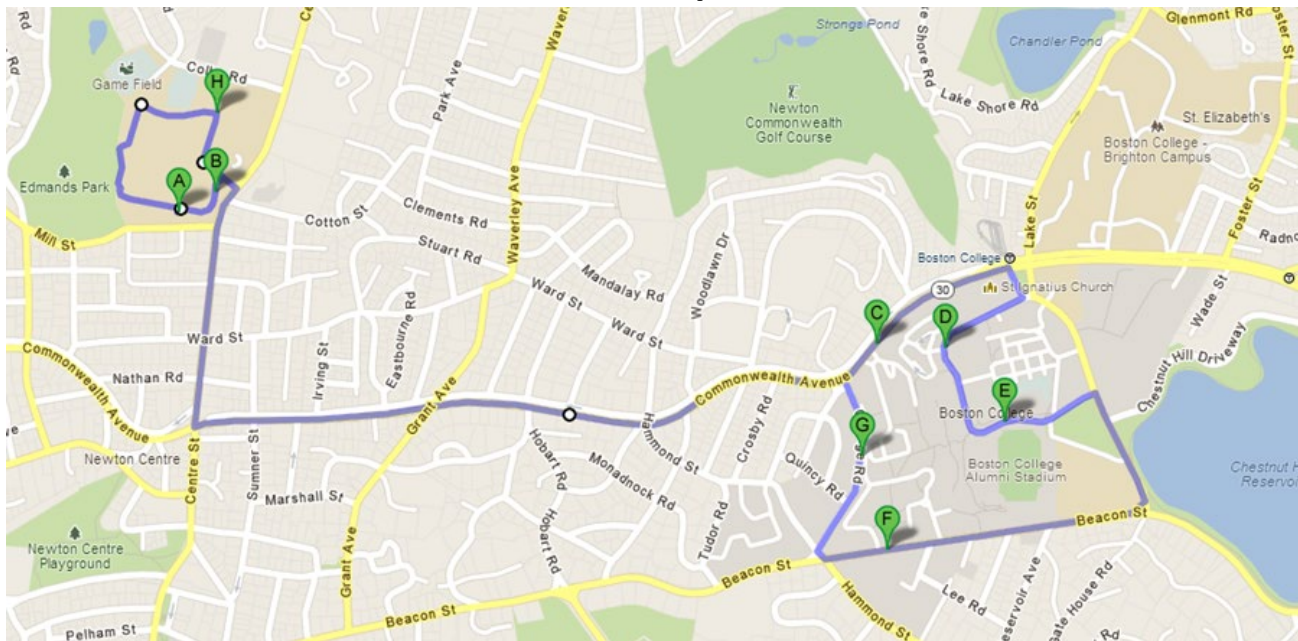

## Newton Campus Route

### Limited Stops – Weekday

Monday – Friday  
5:00 p.m. – 6:00 p.m.  
Every 20-30 Minutes

- A. Newton Campus – Stuart Hall
- B. Newton Campus – Main Gate
- C. Chestnut Hill Campus – Main Gate
- F. McElroy – Beacon St.
- G. College Road
- H. Newton Campus – Duchesne Hall

### Limited Stops – Weekend

Saturday – Sunday  
8:00 a.m. – 11:00 a.m.  
Every 20-30 Minutes

Departs each stop every half hour

- A. Newton Campus – Stuart Hall
- B. Newton Campus – Main Gate
- C. Chestnut Hill Campus – Main Gate
- D. Robsham Theater
- E. Conte Forum
- F. McElroy – Beacon St.
- G. College Road
- H. Newton Campus – Duchesne Hall

### All Stops – Weekend

Saturday – Sunday  
11:00 a.m. – 2:00 a.m.  
Every 30-40 Minutes

- A. Newton Campus – Stuart Hall
- B. Newton Campus – Main Gate
- C. Chestnut Hill Campus – Main Gate
- D. Robsham Theater
- E. Conte Forum
- F. McElroy – Beacon St.
- G. College Road
- H. Newton Campus – Duchesne Hall