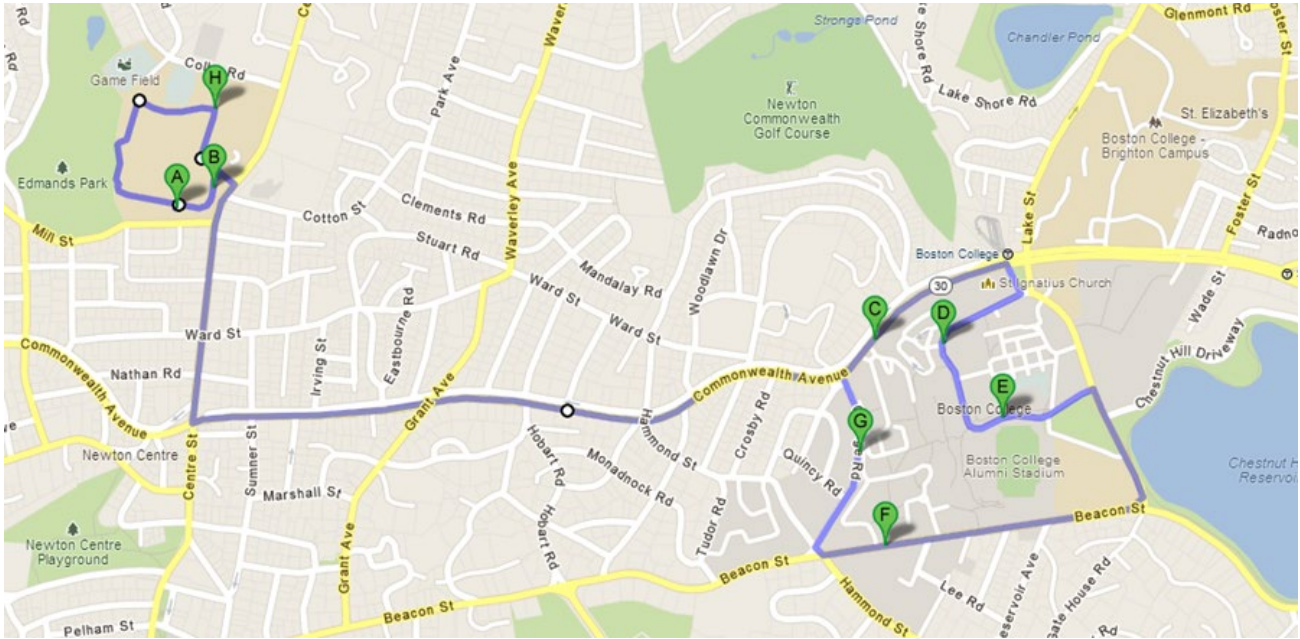

BC Shuttle

Newton Campus Route

Eagle Direct

Monday – Friday
6:00 a.m. – 5:00 p.m.
Every 6-10 Minutes

- A. Newton Campus – Stuart Hall
- B. Newton Campus – Main Gate
- C. Chestnut Hill Campus – Main Gate

All Stops – Weekday

Limited Stops – Weekday

Monday – Friday
5:00 p.m. – 6:00 p.m.
Every 10-15 Minutes

- A. Newton Campus – Stuart Hall
- B. Newton Campus – Main Gate
- C. Chestnut Hill Campus – Main Gate
- F. McElroy – Beacon St.
- G. College Road
- H. Newton Campus – Duchesne Hall

All Stops – Weekend

Saturday – Sunday
11:00 a.m. – 2:00 a.m.
Every 15-30 Minutes

- A. Newton Campus – Stuart Hall
- B. Newton Campus – Main Gate
- C. Chestnut Hill Campus – Main Gate
- D. Robsham Theater
- E. Conte Forum
- F. McElroy – Beacon St.
- G. College Road
- H. Newton Campus – Duchesne Hall

Scan code for shuttle tracker