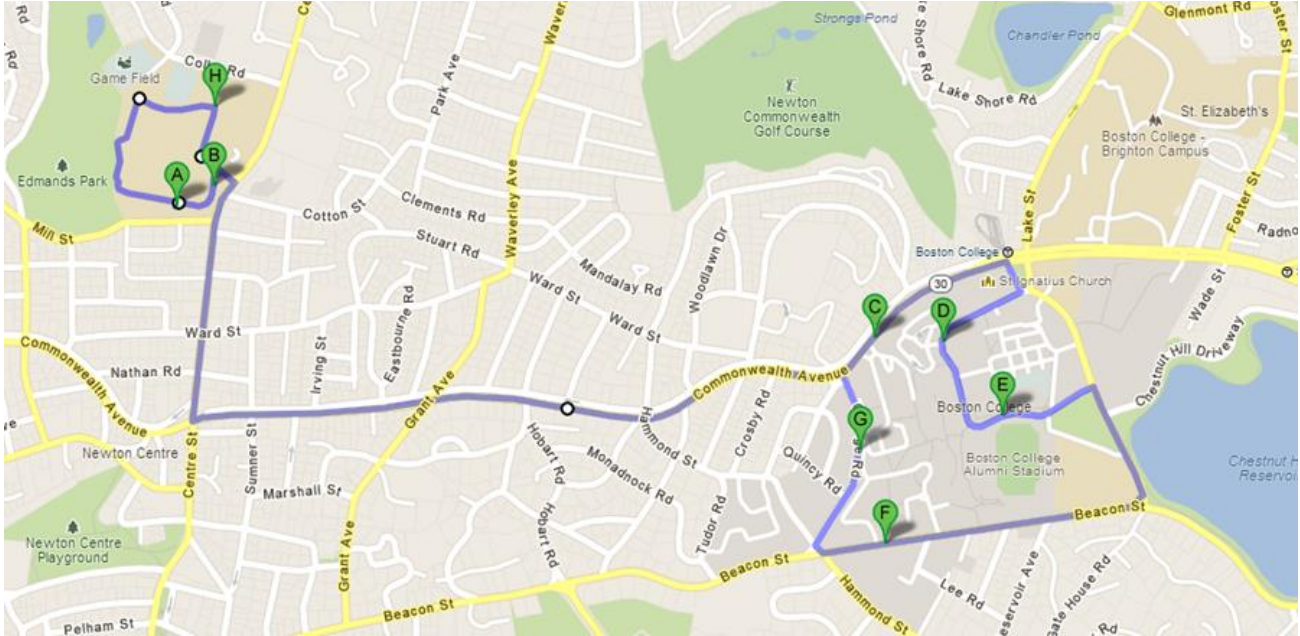

BC Shuttle

www.bc.edu/shuttle

Newton Campus Route

Eagle Direct

Monday – Friday

7:00 a.m. – 5.00 p.m.

- A. Newton Campus – Stuart Hall
- B. Newton Campus – Main Gate
- C. Chestnut Hill Campus – Main Gate

Limited Stops – Weekday

Monday – Friday

5:00 p.m. – 6:00 p.m.

- A. Newton Campus – Stuart Hall
- B. Newton Campus – Main Gate
- C. Chestnut Hill Campus – Main Gate
- F. McElroy – Beacon St.
- G. College Road
- H. Newton Campus – Duchesne Hall

All Stops – Weekday

Monday – Friday

6:00 p.m. – 2:00 a.m.

- A. Newton Campus – Stuart Hall
- B. Newton Campus – Main Gate
- C. Chestnut Hill Campus – Main Gate
- D. Robsham Theater
- E. Conte Forum
- F. McElroy – Beacon St.
- G. College Road
- H. Newton Campus – Duchesne Hall

Limited Stops – Weekend

Saturday – Sunday

8:00 a.m. – 11:00 a.m.

Departs each stop every half hour

- A. Newton Campus – Stuart Hall
- B. Newton Campus – Main Gate
- C. Chestnut Hill Campus – Main Gate

All Stops – Weekend