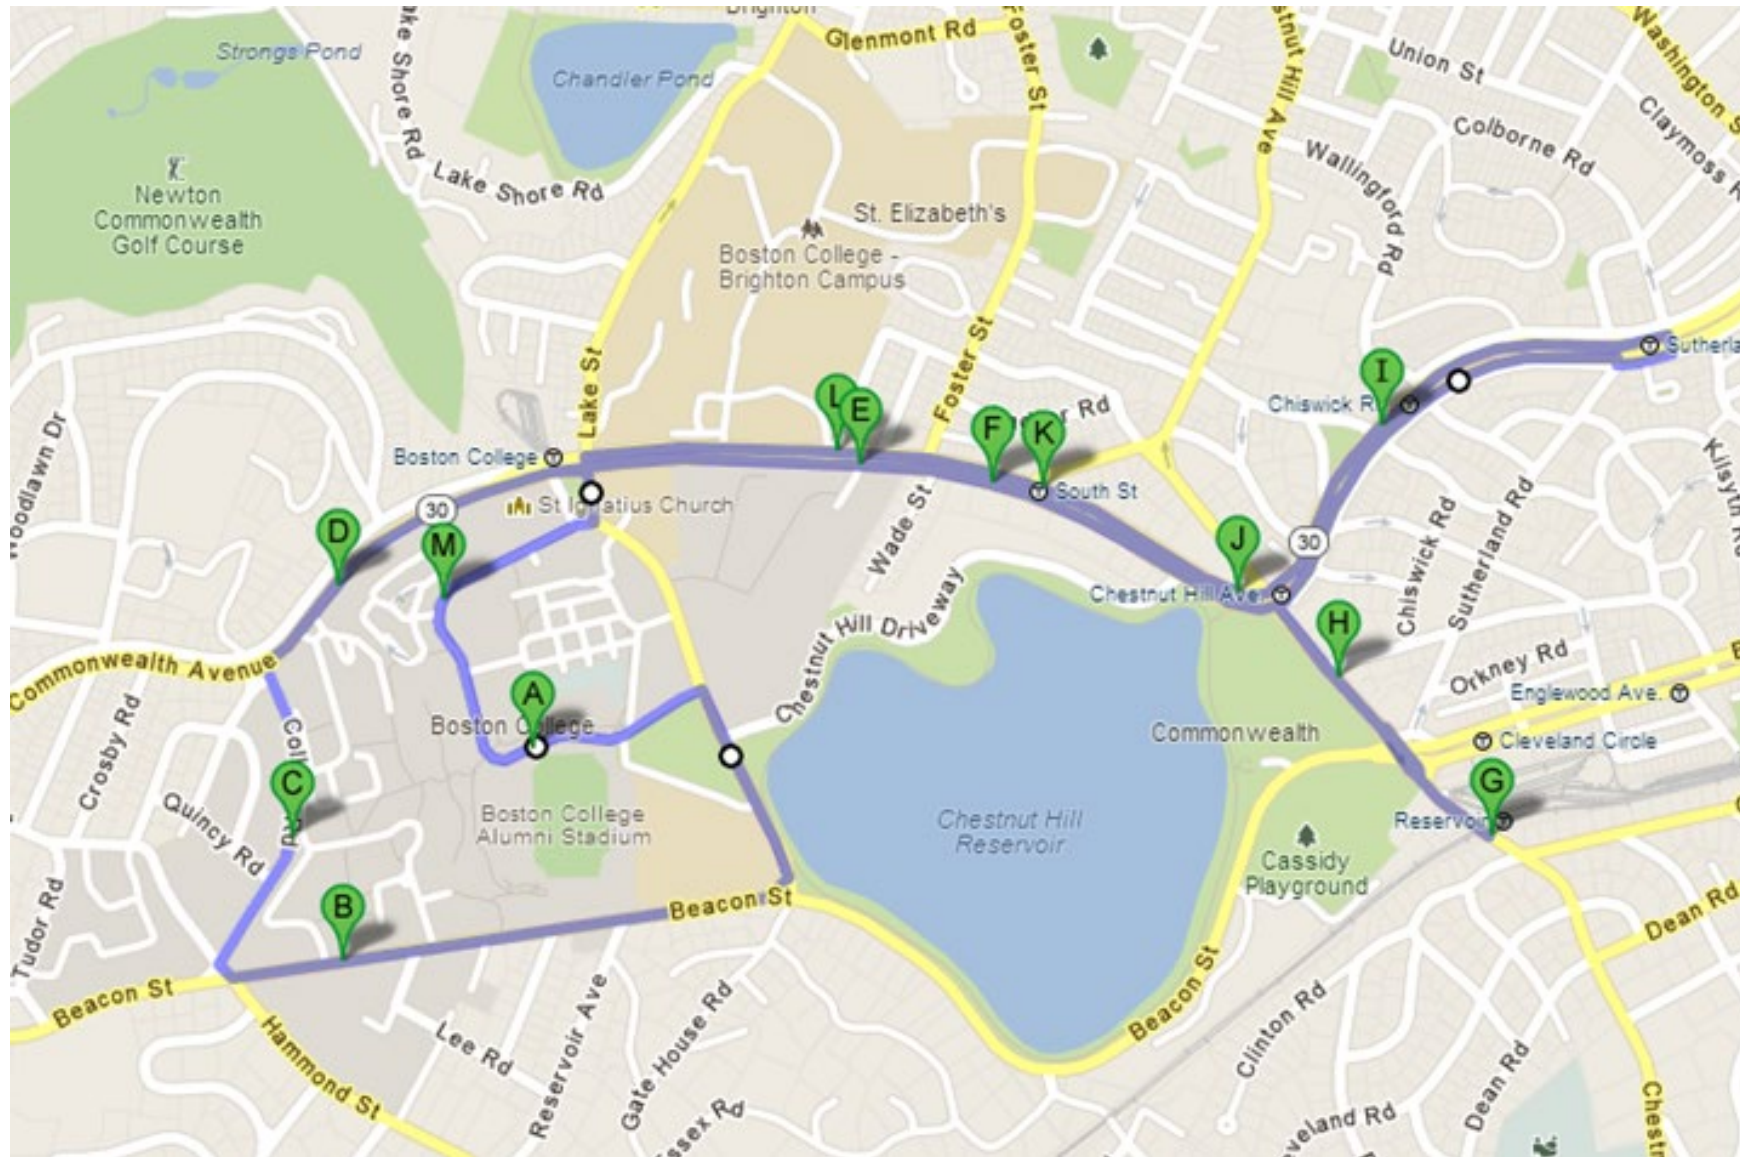

BC Shuttle

Commonwealth Ave. Route

Scan QR code to view live shuttle tracker!

Times are approximate. Traffic and weather may cause delays. Use shuttle tracker for exact location of the shuttle.

Weekdays

Comm. Ave. Direct

7:00am – 5:00pm
Every 7 – 10 Minutes

- A. Conte Forum
- E. Evergreen Cemetery
- F. 2000 Commonwealth Ave.
- G. Reservoir T stop
- H. Chestnut Hill Ave.
- I. Chiswick Rd.
- J. Corner Comm Ave/Chest. Hill Ave.
- K. South Street
- L. Greycliff
- M. Robsham Theater

Comm. Ave. All Stops

5:00pm – 2:00am
Every 10 – 15 Minutes

- A. Conte Forum
- B. McElroy – Beacon St.
- C. College Road
- D. Chestnut Hill – Main Gate
- E. Evergreen Cemetery
- F. 2000 Commonwealth Ave.
- G. Reservoir MBTA stop
- H. B.O.A – Chestnut Hill Ave.
- I. Thai Bistro - Chiswick Rd.
- J. Corner of Comm. Ave/Chestnut Hill Ave.
- K. South Street
- L. Greycliff Hall
- M. Robsham Theater

Comm. Ave. All Stops

11:30am – 2:00am
Every 30 Minutes

- A. Conte Forum
- B. McElroy – Beacon St.
- C. College Road
- D. Chestnut Hill – Main Gate
- E. Evergreen Cemetery
- F. 2000 Commonwealth Ave.
- G. Reservoir MBTA stop
- H. B.O.A – Chestnut Hill Ave.
- I. Thai Bistro - Chiswick Rd.
- J. Corner of Comm Ave/Chestnut Hill Ave.
- K. South Street
- L. Greycliff Hall
- M. Robsham Theater