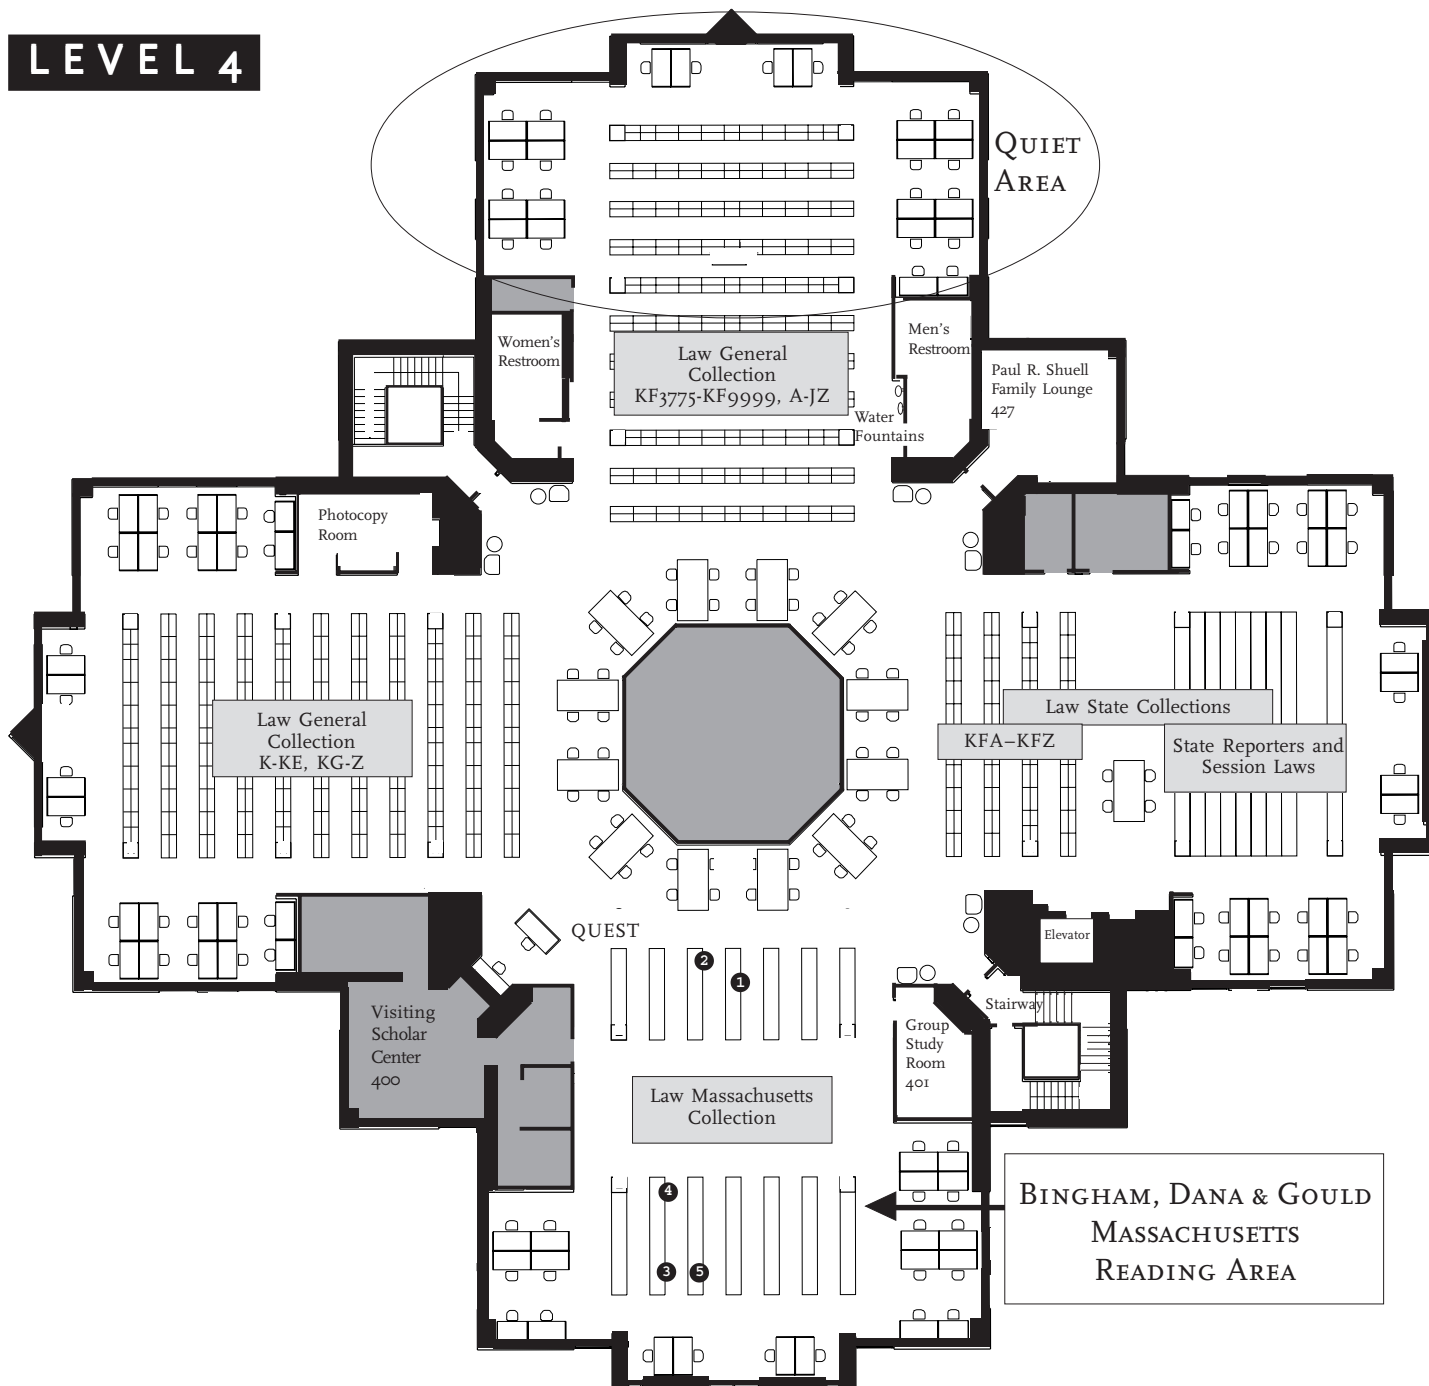

LEVEL 4

Materials with call numbers for Law General Collection, KF-3775—KF9999, and all non-KF call numbers, are located on this level.

Major Massachusetts Materials

- ❶ KFM 2430 Massachusetts General Laws
- ❷ KFM 2445 Massachusetts Reports
- ❸ KFM 2457.2 Massachusetts Digests
- ❹ KFM 2459 Shepard's Massachusetts Citations
- ❺ KFM 2480.M3 Massachusetts Practice