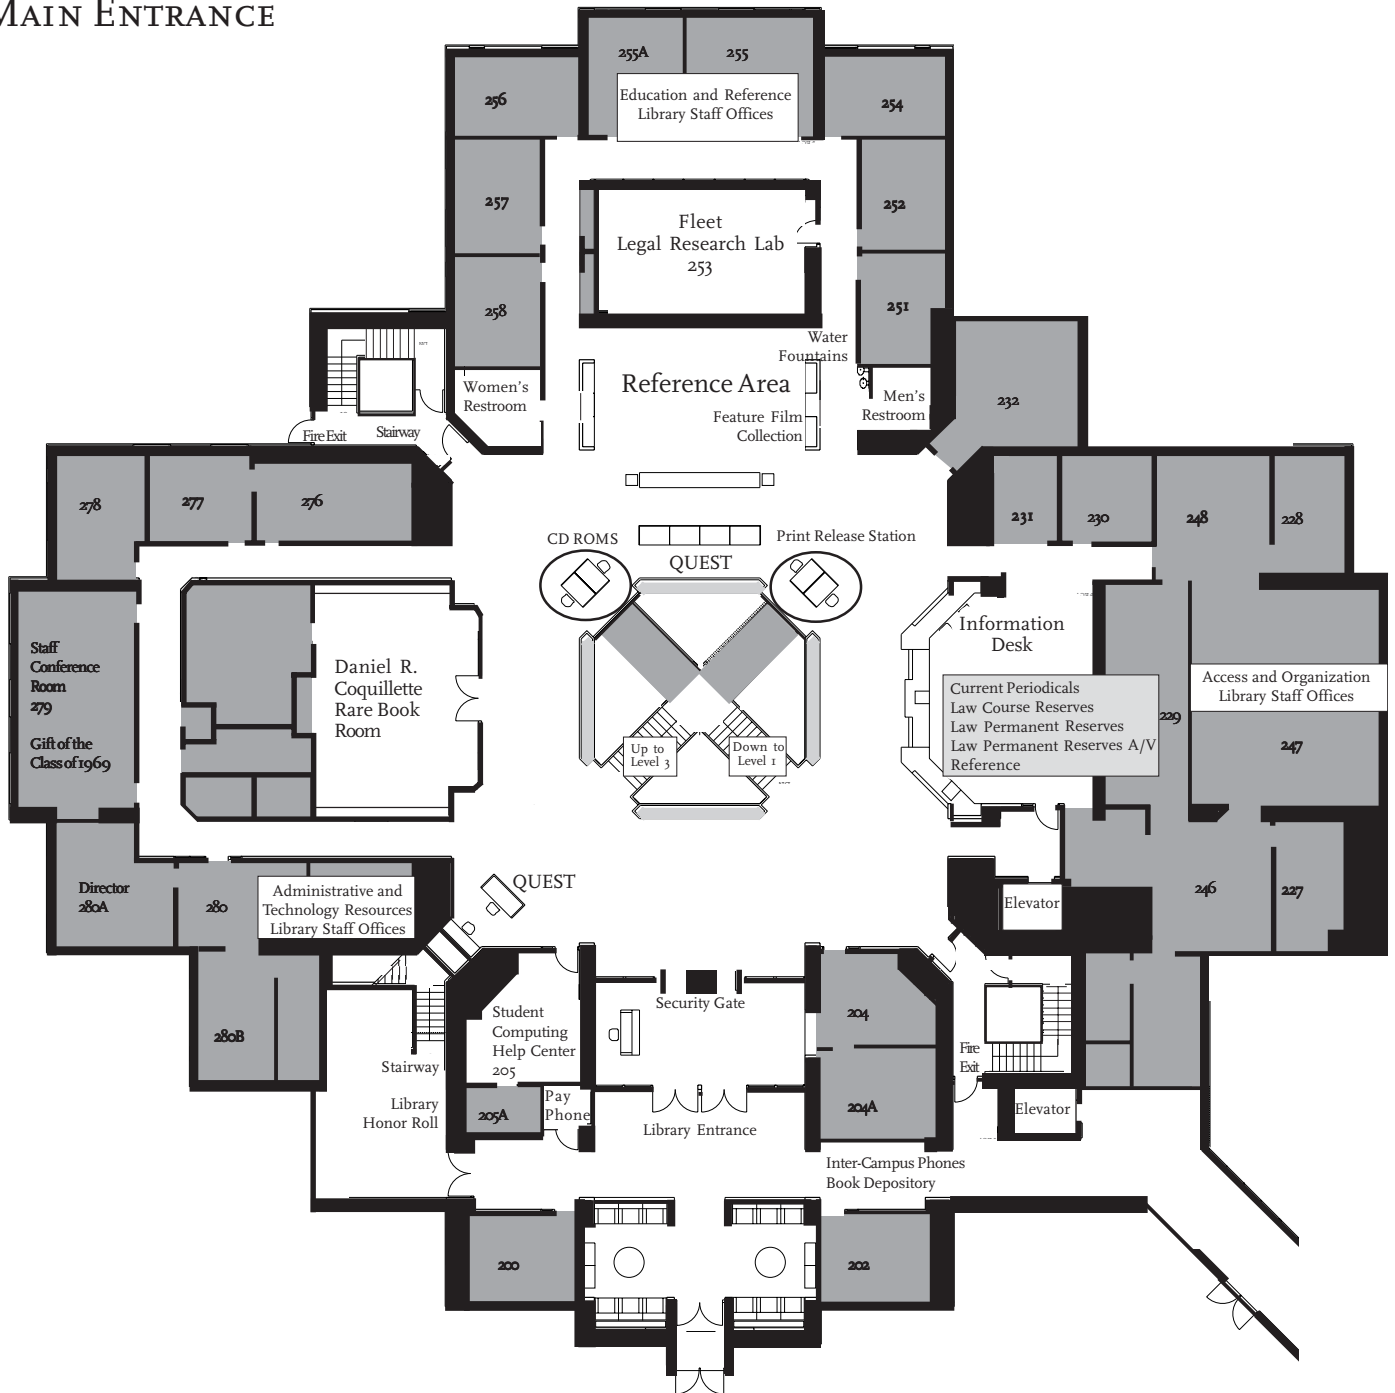

BOSTON COLLEGE LAW LIBRARY

LEVEL 2

MAIN ENTRANCE

THE JOSEPH CAMPBELL WING

THE EDWARD R. LEAHY, JR. WING

THE ROPES & GRAY WING

THE MINTZ LEVIN COHN FERRIS GLOVSKY AND POPEO WING

Welcome

Welcome to the Boston College Law Library. These floor plans were designed to help you locate materials in the Library. If you can't find what you need, please ask a staff member at the Information Desk.