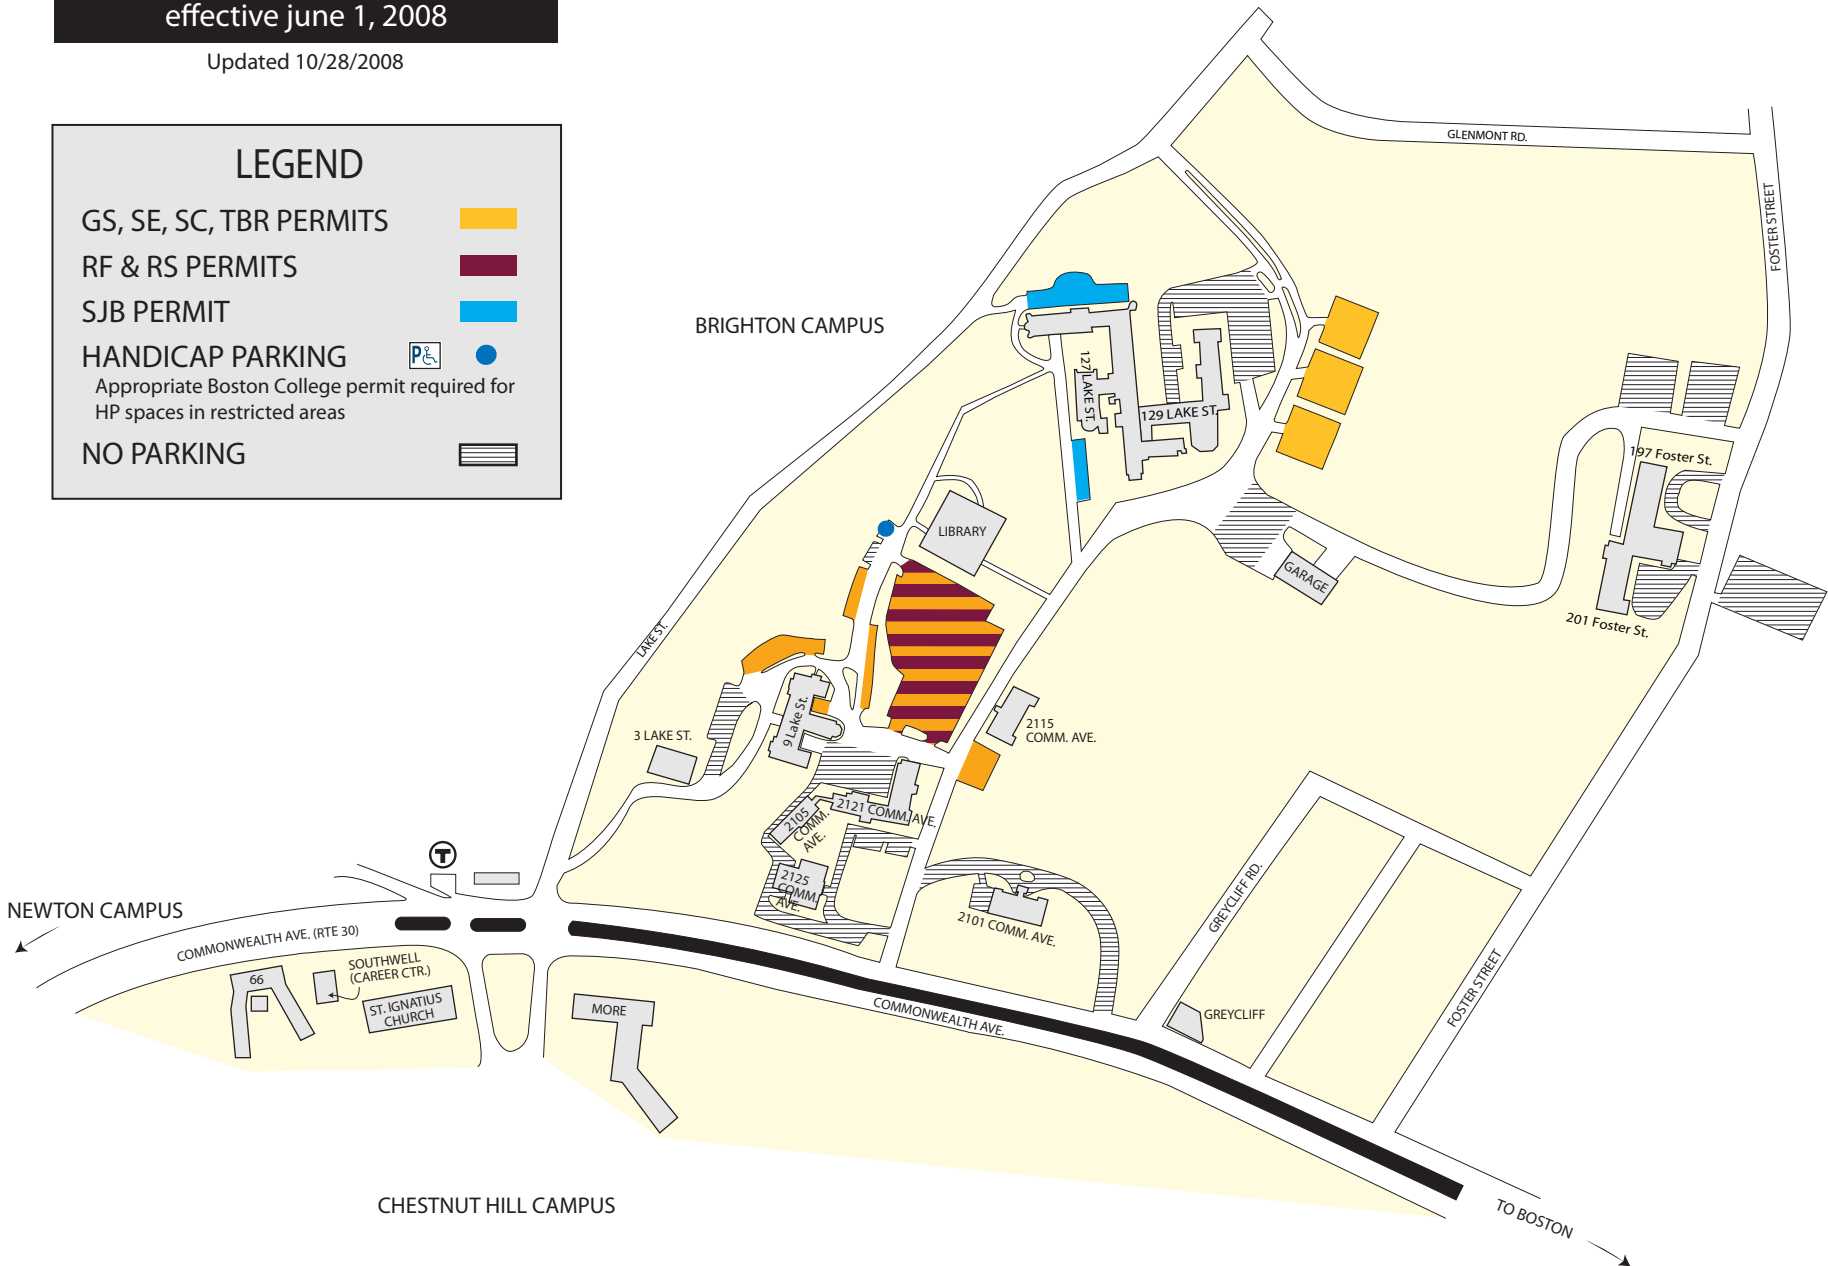

boston college

Brighton Campus

student parking permit access
effective june 1, 2008

Updated 10/28/2008

LEGEND

- GS, SE, SC, TBR PERMITS
- RF & RS PERMITS
- SJB PERMIT
- HANDICAP PARKING P
Appropriate Boston College permit required for
HP spaces in restricted areas
- NO PARKING

CHESTNUT HILL CAMPUS

TO BOSTON