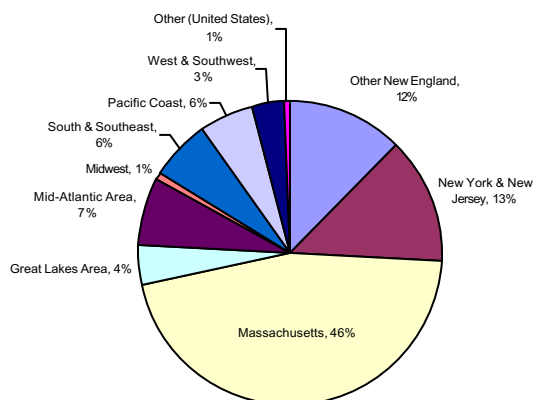

ALUMNI GEOGRAPHIC DISTRIBUTION

Fall 2006

Alabama	164	Montana	94
Alaska	99	Nebraska	139
American Samoa	1	Nevada	191
Arizona	765	New Hampshire	3,749
Arkansas	54	New Jersey	6,196
Armed Forces - California	23	New Mexico	232
Armed Forces - Florida	11	New York	12,026
Armed Forces - New York	61	North Carolina	1,286
California	6,686	North Dakota	20
Colorado	1,032	Northern Mariana Islands	1
Connecticut	7,407	Ohio	1,391
Delaware	229	Oklahoma	104
District of Columbia	1,009	Oregon	438
Florida	4,558	Pennsylvania	3,173
Georgia	1,244	Puerto Rico	419
Guam	16	Rhode Island	2,861
Hawaii	294	South Carolina	398
Idaho	74	South Dakota	30
Illinois	2,434	Tennessee	296
Indiana	324	Texas	1,671
Iowa	128	Utah	131
Kansas	169	Vermont	787
Kentucky	205	Virgin Islands	38
Louisiana	255	Virginia	2,797
Maine	2,099	Washington	919
Maryland	2,579	West Virginia	69
Massachusetts	62,575	Wisconsin	517
Michigan	837	Wyoming	41
Minnesota	687	Total U.S.	136,600
Mississippi	47	Foreign Nations	2,639
Missouri	520	Other	6,863
		Total Alumni	146,102

Summary

Total Massachusetts	62,575
Other New England States	
Connecticut	7,407
Maine	2,099
New Hampshire	3,749
Rhode Island	2,861
Vermont	787
Total Other New England States	16,903
Total New England	79,478
Total Outside New England	66,624
Total Alumni	146,102

Data as of September 2006
Source: Information Services, University Relations

Great Lakes Area: IL, MI, MN, OH, WI

Mid-Atlantic Area: DE, DC, MD, PA, VA, WV

Midwest: IA, IN, KS, MO, NE

Other New England: CT, ME, NH, RI, VT

South & Southeast: AL, AR, FL, GA, KY, LA, MS, NC, SC, TN

Pacific Coast: CA, OR, WA

West & Southwest: AZ, CO, ID, MT, NV, NM, ND, OK, SD, TX, UT, WY

Other (United States): AK, HI, Guam, American Samoa, Northern Mariana Islands, Puerto Rico, US Virgin Islands