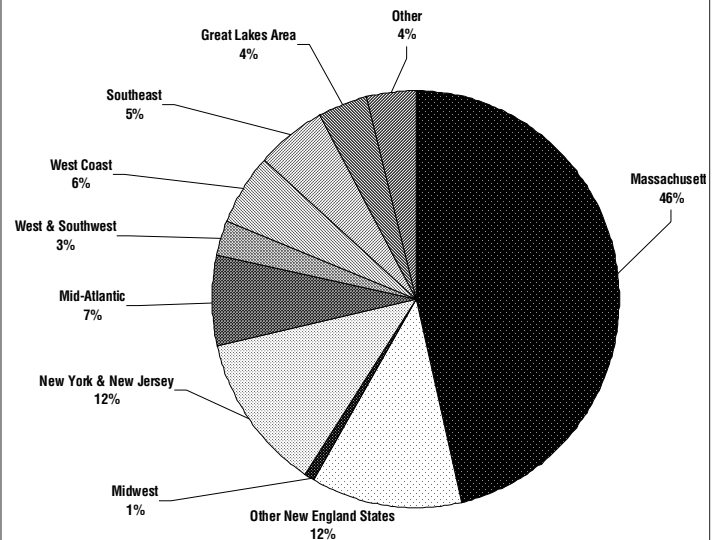

Detailed Alumni Geographic Distribution Fall 2002

Alabama	136	Nevada	157
Alaska	96	New Hampshire	3,524
Arizona	647	New Jersey	5,565
Arkansas	57	New Mexico	220
California*	6,288	New York*	10,868
Colorado	938	North Carolina	1,024
Connecticut	7,005	North Dakota	18
Delaware	218	Ohio	1,322
District of Columbia*	829	Oklahoma	101
Florida	3,952	Oregon	358
Georgia	1,122	Pennsylvania	2,936
Guam	20	Puerto Rico	410
Hawaii	288	Rhode Island	2,777
Idaho	70	South Carolina	306
Illinois	2,180	South Dakota	31
Indiana	301	Tennessee	258
Iowa	128	Texas	1,481
Kansas	160	Utah	117
Kentucky	200	Vermont	731
Louisiana	251	Virgin Islands	39
Maine	1,913	Virginia	2,642
Maryland	2,445	Washington	852
Massachusetts	62,735	West Virginia	70
Michigan	795	Wisconsin	499
Minnesota	600	Wyoming	32
Mississippi	46	Total U.S.	130,446
Missouri	489	Foreign Nations	2,942
Montana	74	Other	1,482
Nebraska	125	Total Alumni	134,870

* California, New York, and District of Columbia include APO addresses.
 Note: Also included are individuals who attended Boston College without graduating. These alumni are referred to as "EX Alumni."
 Data as of September 2002.
 Source: Information Services, University Relations

Summary of Geographic Distribution Fall 2002

Massachusetts	
Total Massachusetts	62,783
Other New England States	
Connecticut	7,005
Maine	1,913
New Hampshire	3,524
Rhode Island	2,777
Vermont	731
Total Other New England States	15,950
Total New England	78,733
Total Outside New England	
	56,137
Total Alumni	134,870

Data as of September 2002.
 Source: Information Services, University Relations

Alumni by Region Fall 2002

- ¹Great Lakes Area=IL, MI, MN, OH WI
- ²Southeast=AL, AR, FL, GA, KY, LA, NC, SC, TN
- ³West & Southwest=AZ, CO, ID, MT, NV, NM, ND, OK, SD, TX, UT, WY
- ⁴Mid-Atlantic=DE, D.C., PA, MD, VA, WV
- ⁵Midwest=IA, IN, KS, MO, NB