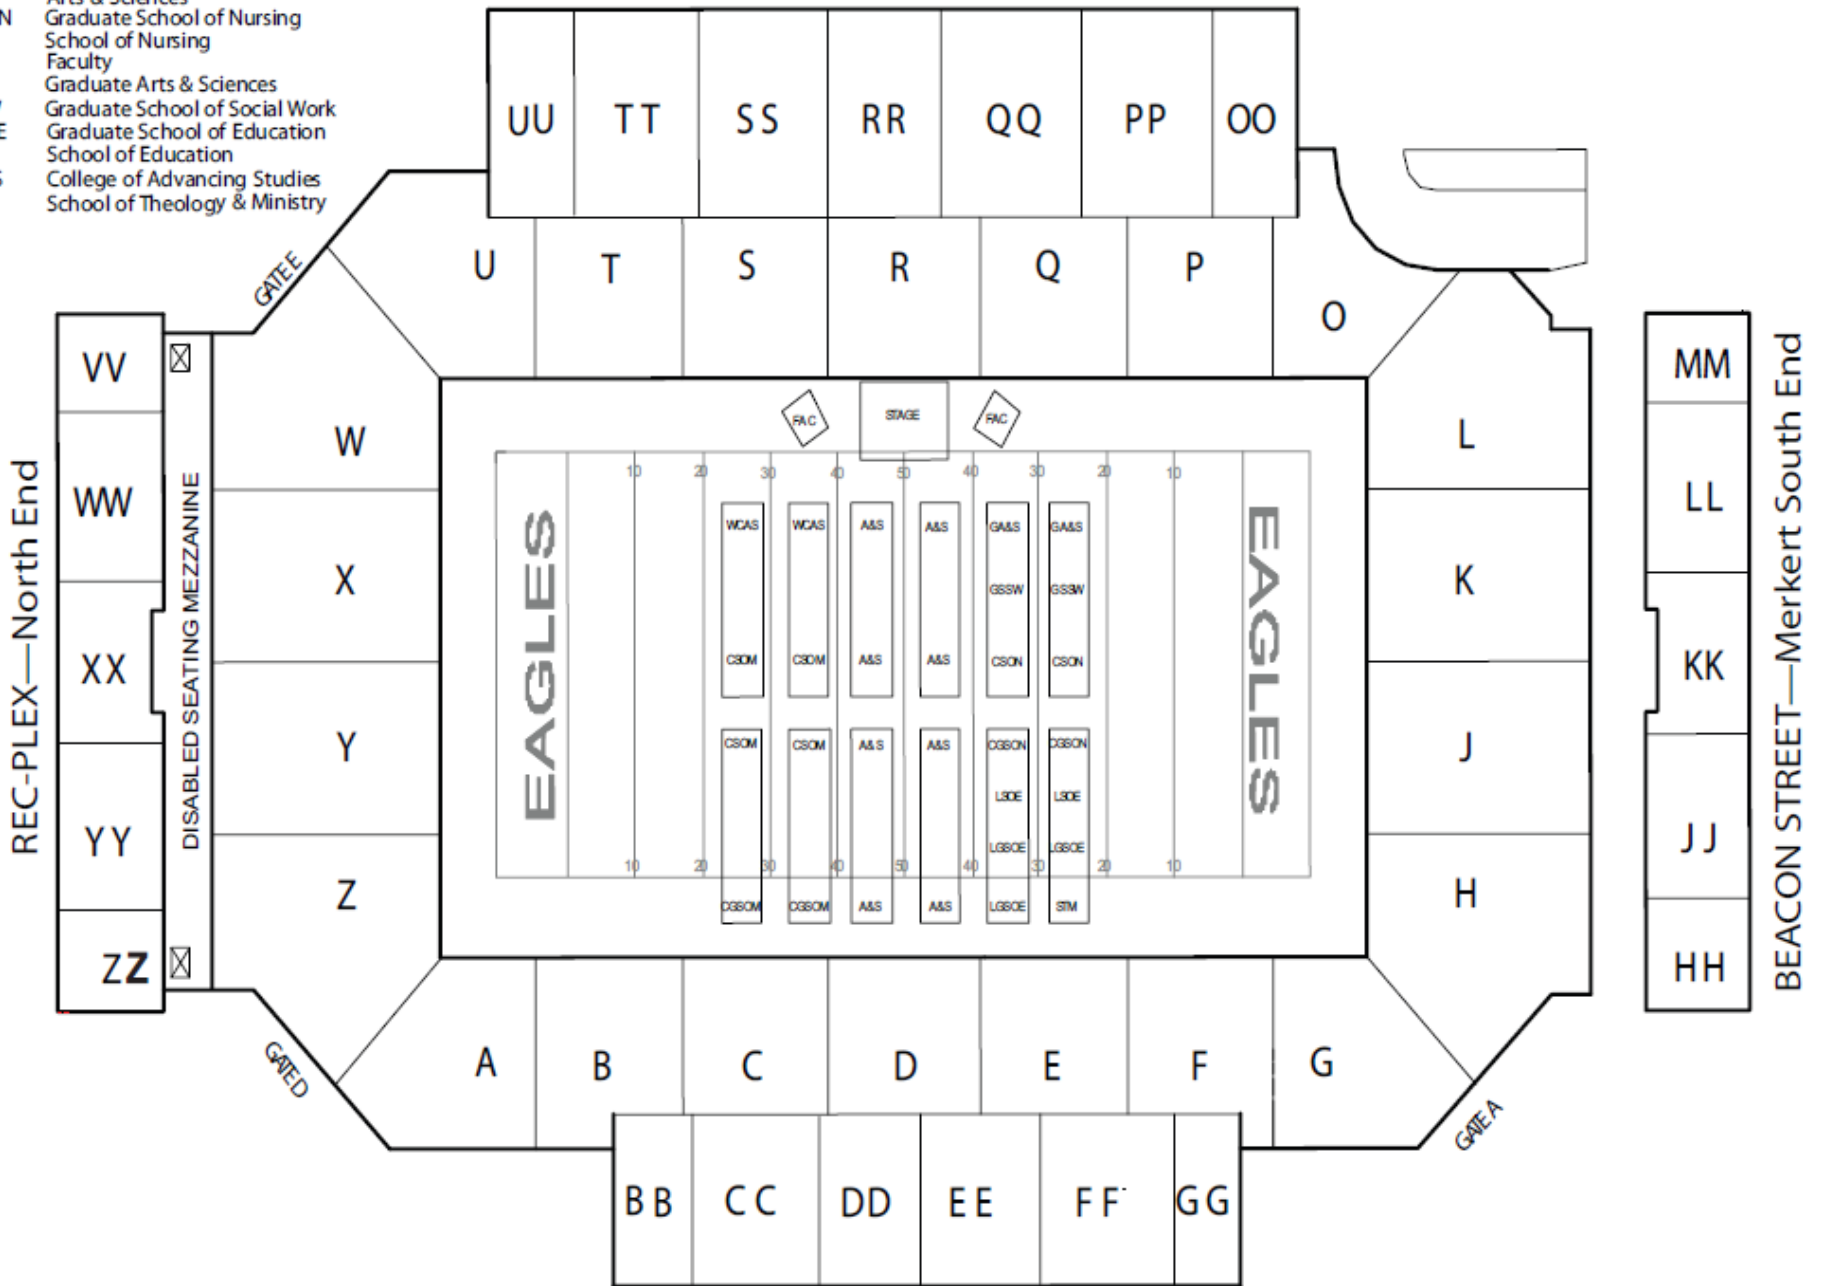

- CGSOM Graduate School of Management.
- CSOM School of Management
- A&S Arts & Sciences
- CGSON Graduate School of Nursing
- CSN School of Nursing
- FAC Faculty
- GA&S Graduate Arts & Sciences
- GSSW Graduate School of Social Work
- LGSOE Graduate School of Education
- LSOE School of Education
- WCAS College of Advancing Studies
- STM School of Theology & Ministry

SHEA FIELD—East End

CONTE FORUM—West End

BEACON STREET—Merkert South End