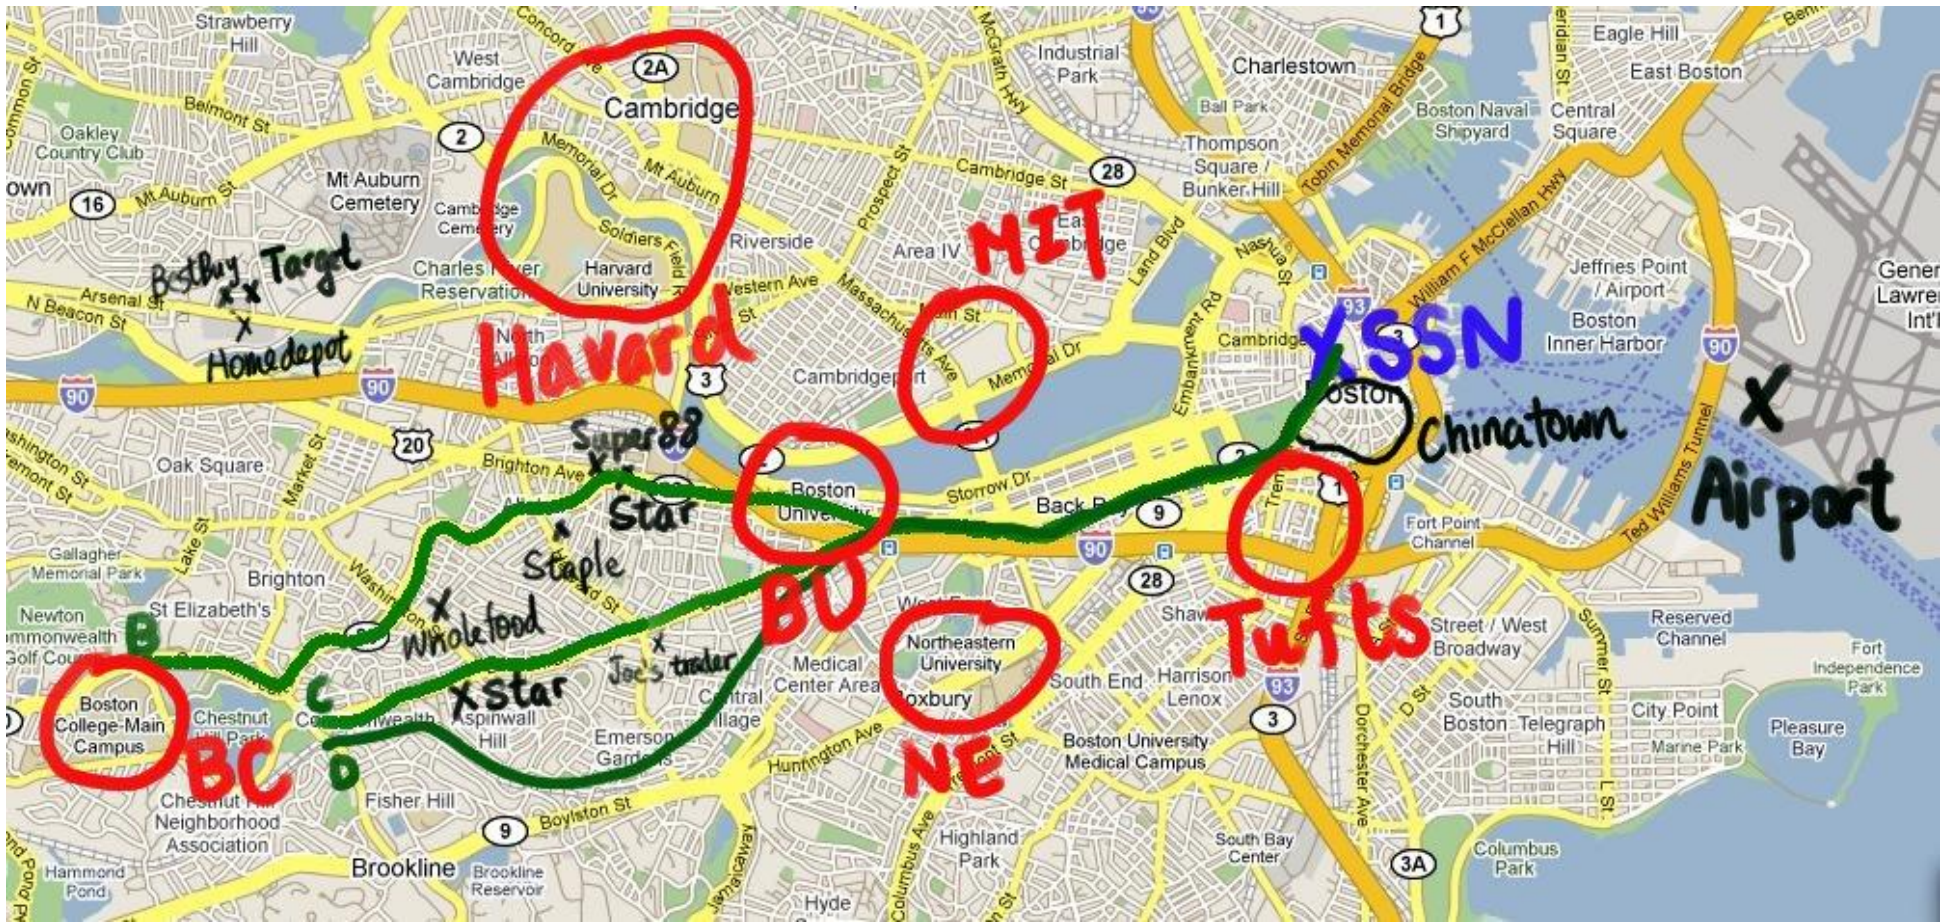

Boston First Map

| SCHOOLS | Transportation | Food | Stationery | Household | SSN |
|------------------------------|----------------|--------------|-------------|-------------|----------------------------------|
| BC – Boston College | B – B-Line | Star Market | Staple | Target | SSN – Social Security Department |
| Harvard – Harvard University | C – C-Line | Wholefood | | Star Market | |
| BU – Boston University | D – D-Line | Joe's trader | Electronics | Super88 | Airport |
| NE – Northeastern University | | Super88 | BestBuy | ChinaTown | Airport – Logan Airport |
| Tufts – Tufts University | | Chinatown | | HomeDepot | |